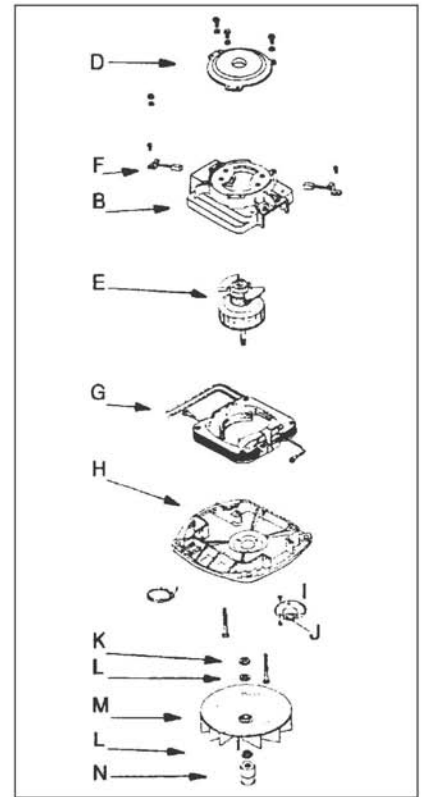

Original & Replacement

EUREKA

Upright Motor Schematics

	1400 Series
	4.0 Amp Ball/Sleeve 1-Speed
MOTOR ASS'Y	E-53349-4
A Motor Cover w/Bearing	E-54172
B Motor Cover Less Bearing	
C Top Bearing (Ball)	
D Top Bearing Retainer	
E Armature Ass'y	NLA
F Carbon Brush Ass'y	E-25172A1
G Field Ass'y	NLA
H Motor Base Ass'y	E-54171-1
I Lower Bearing Kit	
J Lower Bearing Only	
K Washer (Metal)	E-53188-1
L Fan Washer (Fiber)	E-49017
M Fan	E-12988-1 ER-2800
N Fan Pulley	E-37012
Cooling Fan	
Motor Cover Screw	E-53131-1
Carbon Brush Screw	

2000 & 7000 Series, Ultra & Sanitaires			
5.5 Amp Ball/Sleeve 1-Speed	5.0 Amp Ball/Ball 1-Speed	6.5 Amp Ball/Ball 1-Speed	6.5 Amp Ball/Ball 2-Speed
E-53361-5	E-53361-5	E-53361-1	NLA
E-25863	E-25863		
		E-13746-1	E-13746-1
E-53088-1 FA-6200	E-53088-1 FA-6200	E-53088-1 FA-6200	E-53088-1 FA-6200
NLA	NLA	NLA	NLA
E-26055	E-26055	E-26055	E-26055
NLA	NLA	E-53480-1	NLA
NLA	NLA	NLA	NLA
E-54412 ER-6210	E-54412 ER-6210	E-54412 ER-6210	E-54412 ER-6210
E-53088-1 FA-6200	E-53088-1 FA-6200	E-53088-1 FA-6200	E-53088-1 FA-6200
E-53188-1	E-53188-1	E-53188-1	E-53188-1
E-49017	E-49017	E-49017	E-49017
E-12988-1 ER-2800	E-12988-1 ER-2800	E-12988-1 ER-2800	E-12988-1 ER-2800
NLA	E-53084	NLA	NLA
NLA	NLA	NLA	NLA
E-53131-2	E-53131-2	E-53131-2	E-53131-2
E-53192	E-53192	E-53192	E-53192

2000 Series Sanitaires	5000 Series Self-Propelled	
6.5/7 Amp Ball/Ball 1-Speed	5.7 Amp Ball/Ball 1-Speed	6.7 Amp Ball/Ball 2-Speed
E-53366-8	E-53390-7	NLA
E-54159	E-54159	E-54159
E-53088-1 FA-6200	E-53088-1 FA-6200	E-53088-1 FA-6200
E-20217E	E-20217E	E-20217E
E-53353-3	E-54425-1	NLA
E-30478 ER-6310	E-30478 ER-6310	E-30478 ER-6310
E-53441-2	NLA	NLA
E-54169-1	NLA	NLA
E-54412 ER-6210	E-54412 ER-6210	E-54412 ER-6210
E-53088-1 FA-6200	E-53088-1 FA-6200	E-53088-1 FA-6200
E-53188-1	E-53188-1	E-53188-1
E-49017	E-49017	E-49017
E-12988 ER-2805	E-12988 ER-2805	E-12988 ER-2805
E-37012	E-53165	E-53165
E-30474A	E-30474A	E-30474A
E-53138	E-53138	E-53138
E-53192-2	E-53192-2	E-53192-2