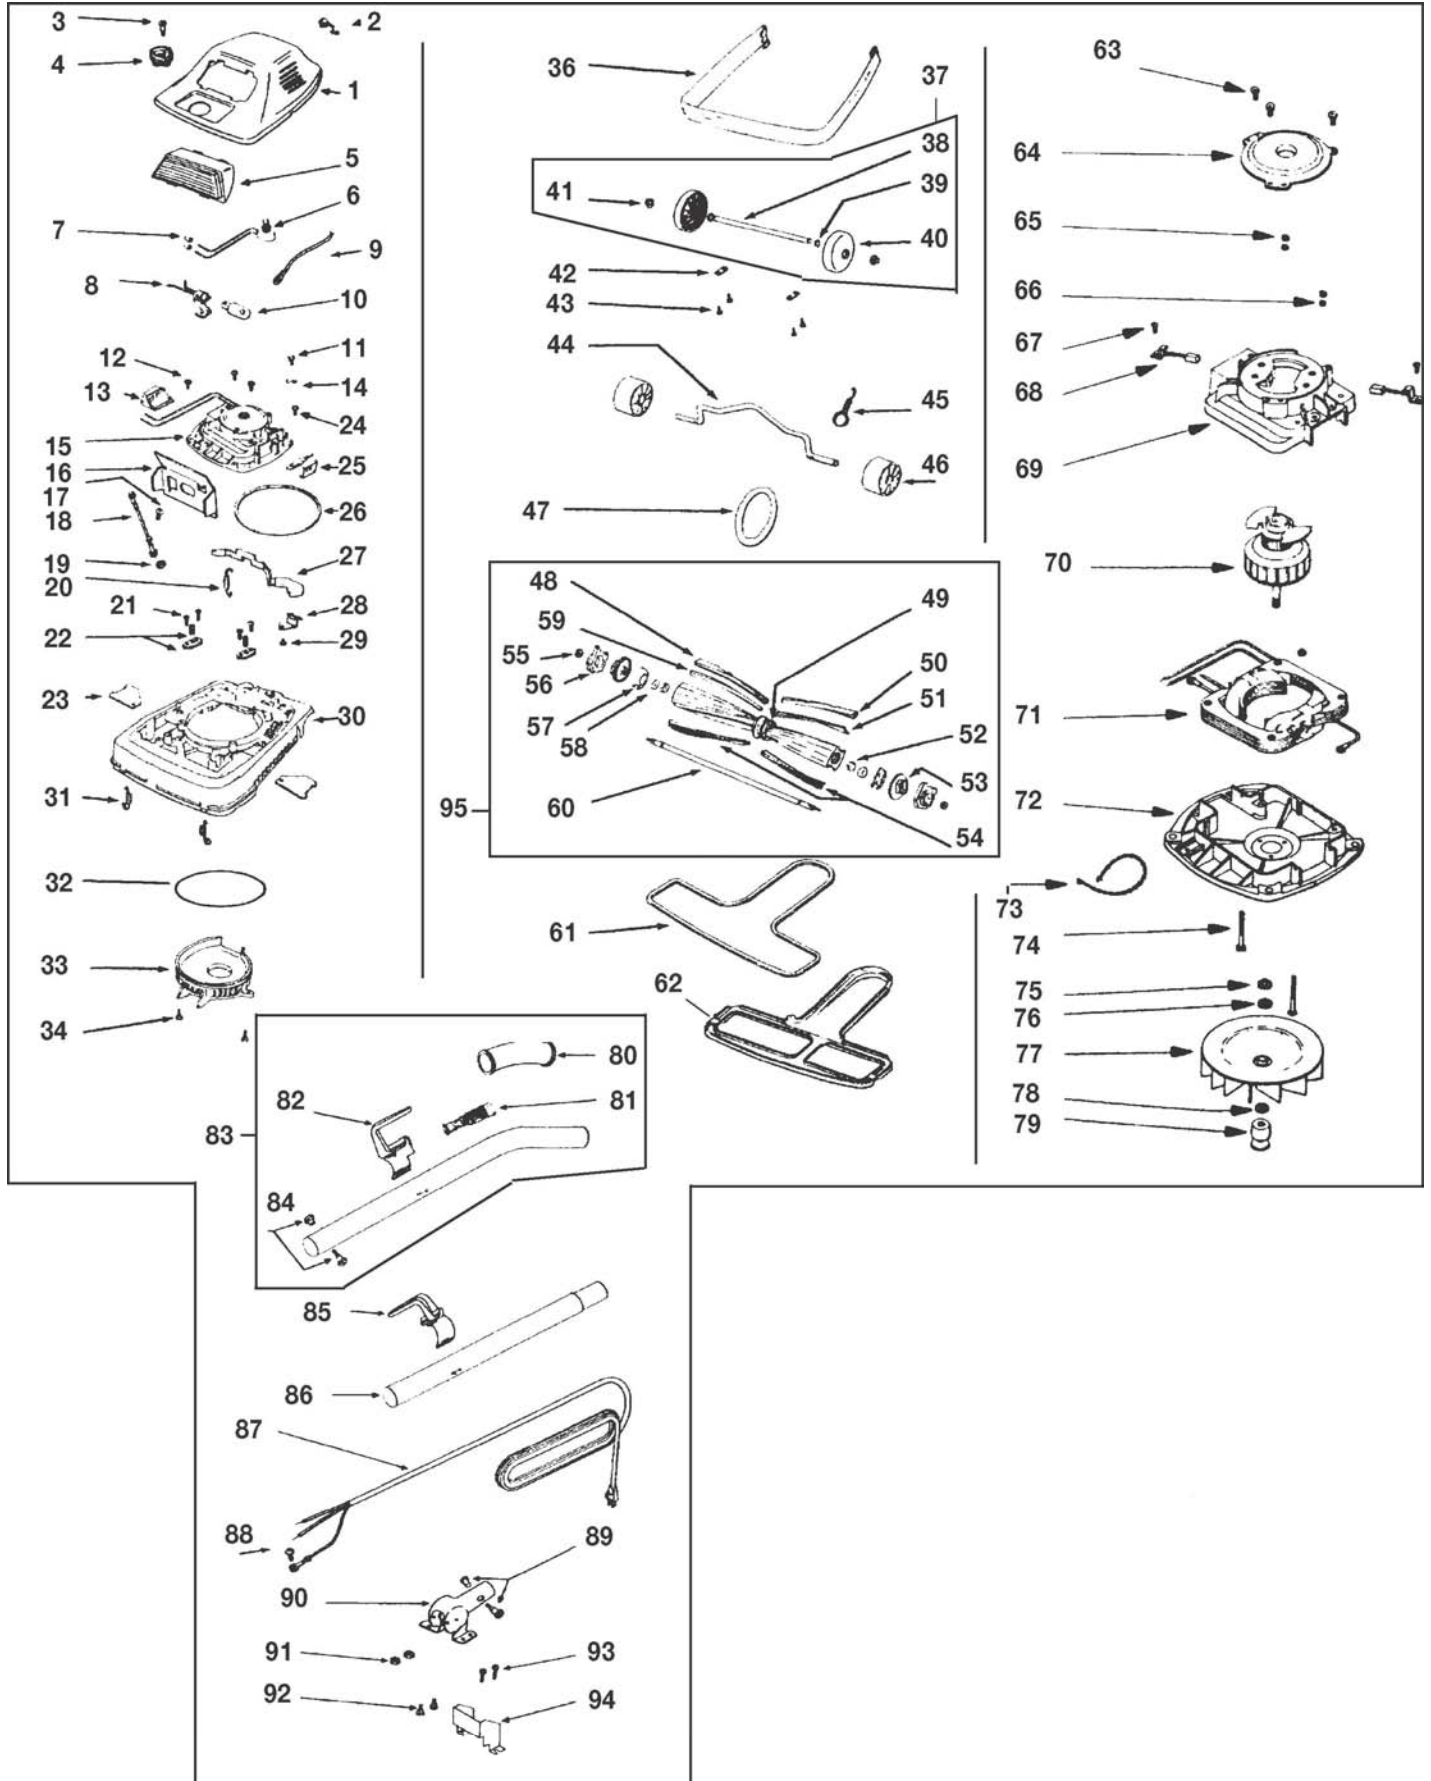

EUREKA Original & Replacement

SANITAIRE Model SC888

Original & Replacement

EUREKA

SANITAIRE Model SC888

KEY	PART NO.	DESCRIPTION	KEY	PART NO.	DESCRIPTION
1	E-49640-1	Hood & Nameplate*	36	E-26296-1	Furniture Guard
	E-36491	*Nameplate	36	ER-7400	Furniture Guard Clear
	E-55754	*Decal	37	E-37234-1	Wheel & Axle Ass'y*
2	E-48114	Strain Relief Bushing	38	E-37183	*Rear Axle
3	E-48868	Shoulder Screw	39	E-47585	*Wheel Washer
4	E-24994A-1	Adjustment Knob	40	E-26242-1	*Rear Wheel
5	E-12600-4	Lens	41	E-48004	*Pushnut
6	E-36409-13	Push Switch	42	E-55535	Axle Clamp
6	FA-3400	Push Switch	43	E-EW312108	Screw
	E-45943	Switch Washer	44	E-35947A	Front Axle
7	E-EW22-17	Wire Nut	45	E-36407A	Axle Spring
7	SS-3270	Wire Nut	46	E-35859A-1	Front Wheel
8	E-35958A	Headlight Socket Ass'y	47	E-30563	Belt
9	E-48820-1	Wire & Terminal Ass'y	47	E-52100	Belt 2 Pk
10	E-40009A	Bulb 25 Watt	47	ER-1000	Belt (ESSCo)
10	FA-3500	Bulb 25 Watt	47	ER-1010	Belt
11	E-EW126-8P5	Clip Screw	48	E-35664B	**Beater Bar (Short)
12	E-EW3121013	Motor Mounting Screw	49	E-35713A	**Pulley Replacement
13	E-49750-2	Air Inlet Duct Ass'y R.H.*	50	E-35665B	**Beater Bar (Long)
	E-49052-3	*Foam Tape	51	E-35895-2	**Beater Bar Support
14	E-49301	Cable Clamp	52	E-47825	**Tolerance Ring
15	E-53366-8	Motor Ass'y 6.5 Amp 1 Speed	53	E-26058A	**Disturbulator Cap
16	E-25461	Shield	54	E-52140	**Bristle Strip Pair
17	E-EW1268P5C	Screw	54	ER-2200	Bristle Strip Pair
18	E-55296-1	Wire & Terminal Ass'y	55	E-49175	**Locknut
19	E-EW148ZP	Nut	56	E-26059A	**Cap Cover
20	E-45503	Foot Pedal Spring	56	ER-2050	Cap Covers
21	E-EW3121013	Adjustment Screw	57	E-35728A	**Cover Plate
22	E-48823	Clamp & Screw Ass'y*	58	E-47788	**Bearing
	E-48642	*Set Screw	59	E-35895-1	**Beater Bar Support
	E-47754A	*Adjustment Clamp	60	E-35663A	**Shaft
23	E-36263	Wheel Cover	61	E-46538	**Foam Tape
24	E-EW3121010	Motor Screw	62	E-25922-1	Bottom Plate Ass'y*
25	E-49750-1	Air Inlet Duct Ass'y L.H.*	63	E-48734	Retainer Screw
	E-49052-3	*FoamTape	64	E-20217E	Retainer Ass'y
26	E-30517	Motor Seal Gasket	65	E-EW14-8Z	Hex Nut
26	ER-7600	Motor Seal Gasket	66	E-EW84-8C	Lockwasher
27	E-24834A-1	Foot Pedal	67	E-EW59B6-4	Brush Screw
27	ER-7300	Foot Pedal	68	E-30478	Motor Brush Ass'y
28	E-37034	Adapter Retainer Spring	68	ER-6310	Motor Brush Ass'y
29	E-EW31210T8	Retainer Screw	69	E-21743	Motor Cover
30	E-52398-3	Base Ass'y*	70	E-53353-3	Armature, Fan & Bearing Ass'y
	E-24964A	*Cam R.H.		E-41001A-12	*Bearing
	E-24965A	*Cam L.H.		FA-6200	*Bearing
	E-47854A	*Rivet-Cam		E-30474A	*Cooling Fan
	E-48495	*Washer		E-45933-7	*Washer
31	E-47853	Hood Spring		E-45933-8	*Washer
31	ER-7705	Hood Spring	71	E-53441 -2	Field Ass'y
32	E-30517	Motor Seal Gasket	72	E-54169-1	Motor Base Ass'y**
32	ER-7600	Motor Seal Gasket		E-42875	**Bearing & Retainer Ass'y
33	E-13770-1	Quick-Clean Fan Chamber Cover Clear		ER-6210	**Bearing & Retainer Ass'y
33	ER-7510	Quick-Clean Fan Chamber Cover Clear		E-41001A-9	**Bearing
34	E-EW3121014	Screw		FA-6200	**Bearing
35	E-52334	Fan Chamber Cover		E-51108A-10	**Rivet
		Replacement Kit (Not Illustrated)	73	E-46713-1	Tie Fastener