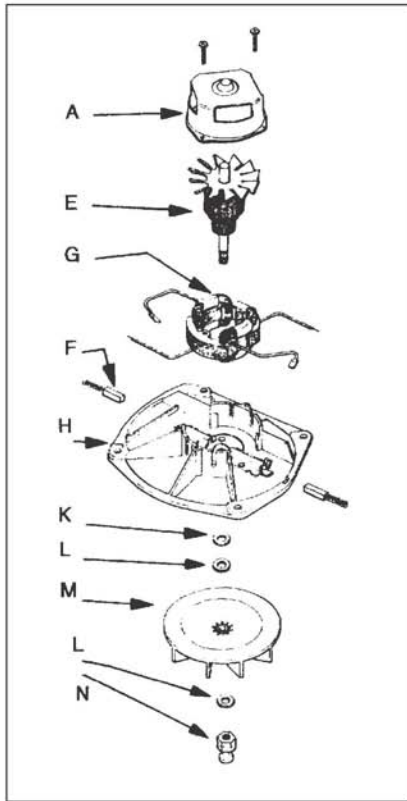

Original & Replacement

EUREKA

Upright Motor Schematics

	1400 Series
	4.0 Amp Ball/Sleeve 1-Speed
MOTOR ASS'Y	E-53349-4
A Motor Cover w/Bearing	E-54172
B Motor Cover Less Bearing	
C Top Bearing (Ball)	
D Top Bearing Retainer	
E Armature Ass'y	NLA
F Carbon Brush Ass'y	E-25172A1
G Field Ass'y	NLA
H Motor Base Ass'y	E-54171-1
I Lower Bearing Kit	
J Lower Bearing Only	
K Washer (Metal)	E-53188-1
L Fan Washer (Fiber)	E-49017
M Fan	E-12988-1 ER-2800
N Fan Pulley	E-37012
Cooling Fan	
Motor Cover Screw	E-53131-1
Carbon Brush Screw	

2000 & 7000 Series, Ultra & Sanitaires			
5.5 Amp Ball/Sleeve 1-Speed	5.0 Amp Ball/Ball 1-Speed	6.5 Amp Ball/Ball 1-Speed	6.5 Amp Ball/Ball 2-Speed
E-53361-5	E-53361-5	E-53361-1	NLA
E-25863	E-25863		
		E-13746-1	E-13746-1
E-53088-1 FA-6200	E-53088-1 FA-6200	E-53088-1 FA-6200	E-53088-1 FA-6200
NLA	NLA	NLA	NLA
E-26055	E-26055	E-26055	E-26055
NLA	NLA	E-53480-1	NLA
NLA	NLA	NLA	NLA
E-54412 ER-6210	E-54412 ER-6210	E-54412 ER-6210	E-54412 ER-6210
E-53088-1 FA-6200	E-53088-1 FA-6200	E-53088-1 FA-6200	E-53088-1 FA-6200
E-53188-1	E-53188-1	E-53188-1	E-53188-1
E-49017	E-49017	E-49017	E-49017
E-12988-1 ER-2800	E-12988-1 ER-2800	E-12988-1 ER-2800	E-12988-1 ER-2800
NLA	E-53084	NLA	NLA
NLA	NLA	NLA	NLA
E-53131-2	E-53131-2	E-53131-2	E-53131-2
E-53192	E-53192	E-53192	E-53192

2000 Series Sanitaires	5000 Series Self-Propelled	
6.5/7 Amp Ball/Ball 1-Speed	5.7 Amp Ball/Ball 1-Speed	6.7 Amp Ball/Ball 2-Speed
E-53366-8	E-53390-7	NLA
E-54159	E-54159	E-54159
E-53088-1 FA-6200	E-53088-1 FA-6200	E-53088-1 FA-6200
E-20217E	E-20217E	E-20217E
E-53353-3	E-54425-1	NLA
E-30478 ER-6310	E-30478 ER-6310	E-30478 ER-6310
E-53441-2	NLA	NLA
E-54169-1	NLA	NLA
E-54412 ER-6210	E-54412 ER-6210	E-54412 ER-6210
E-53088-1 FA-6200	E-53088-1 FA-6200	E-53088-1 FA-6200
E-53188-1	E-53188-1	E-53188-1
E-49017	E-49017	E-49017
E-12988 ER-2805	E-12988 ER-2805	E-12988 ER-2805
E-37012	E-53165	E-53165
E-30474A	E-30474A	E-30474A
E-53138	E-53138	E-53138
E-53192-2	E-53192-2	E-53192-2