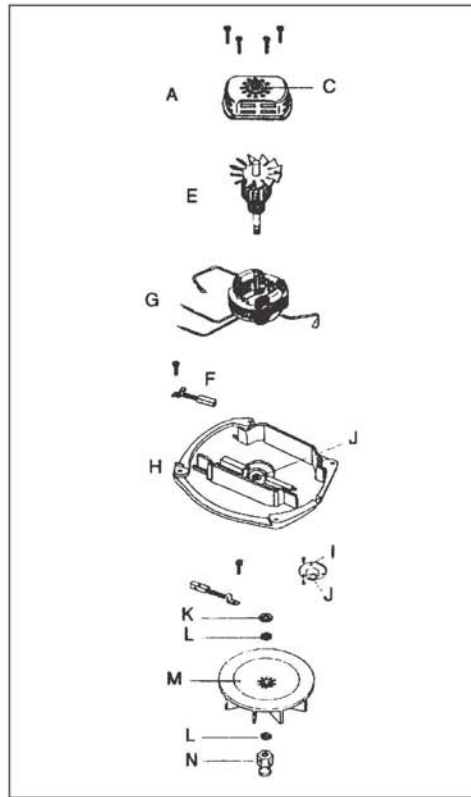

Original & Replacement

EUREKA

Upright Motor Schematics

	1400 Series
	4.0 Amp Ball/Sleeve 1-Speed
MOTOR ASS'Y	E-53349-4
A Motor Cover w/Bearing	E-54172
B Motor Cover Less Bearing	
C Top Bearing (Ball)	
D Top Bearing Retainer	
E Armature Ass'y	NLA
F Carbon Brush Ass'y	E-25172A1
G Field Ass'y	NLA
H Motor Base Ass'y	E-54171-1
I Lower Bearing Kit	
J Lower Bearing Only	
K Washer (Metal)	E-53188-1
L Fan Washer (Fiber)	E-49017
M Fan	E-12988-1 ER-2800
N Fan Pulley	E-37012
Cooling Fan	
Motor Cover Screw	E-53131-1
Carbon Brush Screw	

2000 & 7000 Series, Ultra & Sanitaires			
5.5 Amp Ball/Sleeve 1-Speed	5.0 Amp Ball/Ball 1-Speed	6.5 Amp Ball/Ball 1-Speed	6.5 Amp Ball/Ball 2-Speed
E-53361-5	E-53361-5	E-53361-1	NLA
E-25863	E-25863		
		E-13746-1	E-13746-1
E-53088-1 FA-6200	E-53088-1 FA-6200	E-53088-1 FA-6200	E-53088-1 FA-6200
NLA	NLA	NLA	NLA
E-26055	E-26055	E-26055	E-26055
NLA	NLA	E-53480-1	NLA
NLA	NLA	NLA	NLA
E-54412 ER-6210	E-54412 ER-6210	E-54412 ER-6210	E-54412 ER-6210
E-53088-1 FA-6200	E-53088-1 FA-6200	E-53088-1 FA-6200	E-53088-1 FA-6200
E-53188-1	E-53188-1	E-53188-1	E-53188-1
E-49017	E-49017	E-49017	E-49017
E-12988-1 ER-2800	E-12988-1 ER-2800	E-12988-1 ER-2800	E-12988-1 ER-2800
NLA	E-53084	NLA	NLA
NLA	NLA	NLA	NLA
E-53131-2	E-53131-2	E-53131-2	E-53131-2
E-53192	E-53192	E-53192	E-53192

2000 Series Sanitaires	5000 Series Self-Propelled	
6.5/7 Amp Ball/Ball 1-Speed	5.7 Amp Ball/Ball 1-Speed	6.7 Amp Ball/Ball 2-Speed
E-53366-8	E-53390-7	NLA
E-54159	E-54159	E-54159
E-53088-1 FA-6200	E-53088-1 FA-6200	E-53088-1 FA-6200
E-20217E	E-20217E	E-20217E
E-53353-3	E-54425-1	NLA
E-30478 ER-6310	E-30478 ER-6310	E-30478 ER-6310
E-53441-2	NLA	NLA
E-54169-1	NLA	NLA
E-54412 ER-6210	E-54412 ER-6210	E-54412 ER-6210
E-53088-1 FA-6200	E-53088-1 FA-6200	E-53088-1 FA-6200
E-53188-1	E-53188-1	E-53188-1
E-49017	E-49017	E-49017
E-12988 ER-2805	E-12988 ER-2805	E-12988 ER-2805
E-37012	E-53165	E-53165
E-30474A	E-30474A	E-30474A
E-53138	E-53138	E-53138
E-53192-2	E-53192-2	E-53192-2