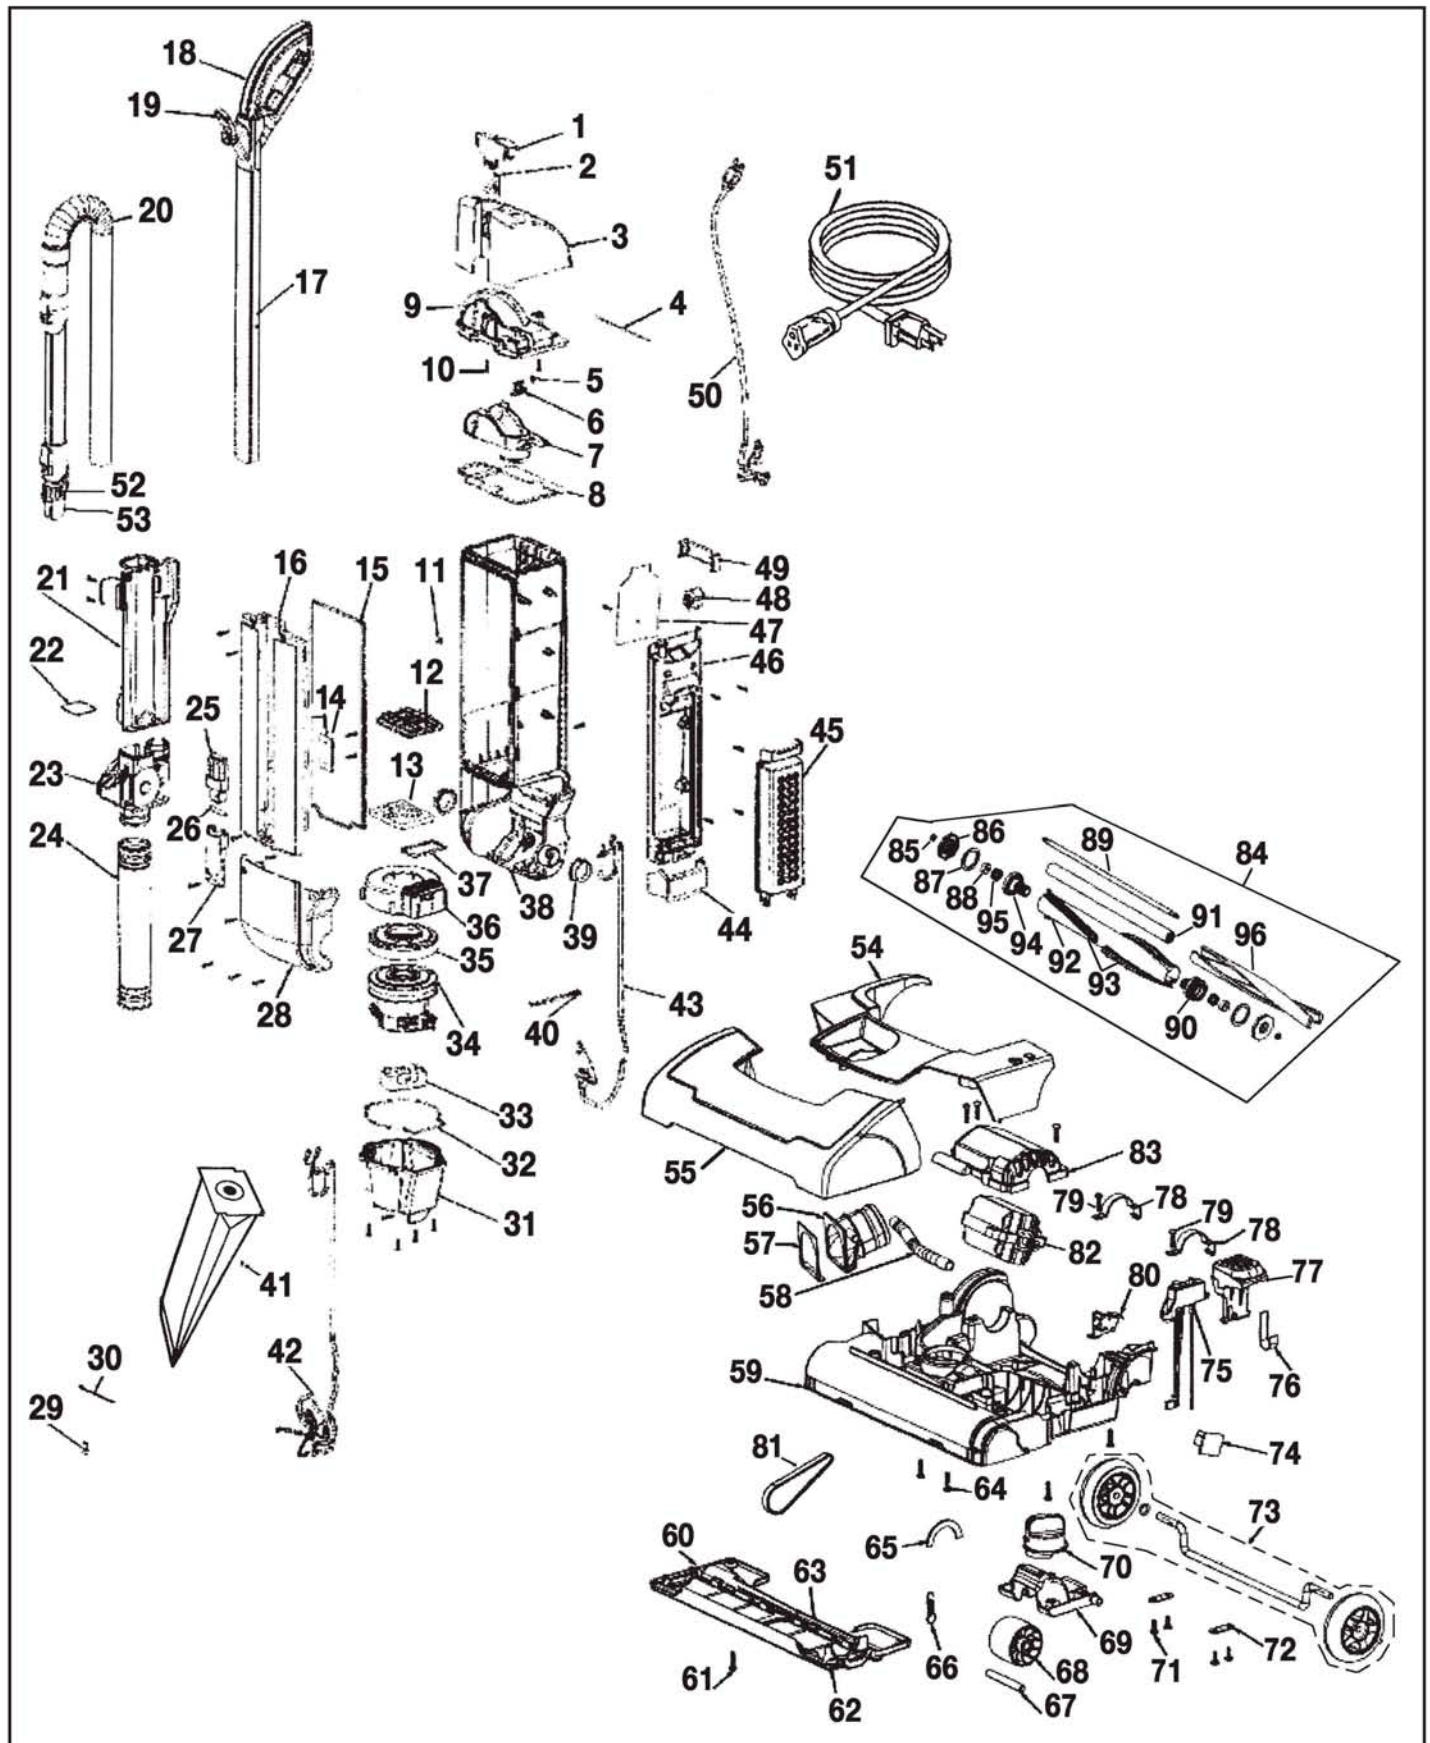

EUREKA Original & Replacement

DURALUX

Model SC9150A, SC9180A

Original & Replacement **EUREKA**

DURALUX
Model SC9150A, SC9180A

KEY	PART NO.	DESCRIPTION	KEY	PART NO.	DESCRIPTION
1	E-77281-355N	Latch - Top Cover	49	E-77744-355N	Handle - Carry Rear
2	E-77528A	Spring - Top Cover	50	E-78295	Motor To Handle Cord
3	E-77273-308N	Top Cover	51	E-76224	Extension Cord
4	E-77844	Hinge Pin - Top Cover	52	E-77853	Dust Brush SC9180
5	E-63867	Spring Package	53	E-77856-355N	Wand Tip SC9180
6	E-77282-355N	Lever - Bag In Place		E-78742SV	Hardware Package (Not Shown)
7	E-77270-355N	Inlet - Bag	54	E-63862	Hood Assembly
8	E-77274	Gasket - Top Cover	55	E-63863	Front Cover
9	E-77271-355N	Inlet - Cover	56	E-77134A-119N	Adapter - Base
10	E-53238-27	Screw Package	57	E-77130	Gasket - Adapter
11	E-60160	Screw Package	58	E-77822	Tube - Cooling
12	E-77480-355N	Grill - Pre-Motor Filter	59	E-63857	Base Assembly
13	E-77883	Secondary Filter	60	E-77118	Bottom Plate
14	E-77495	Clamp - Plate	61	E-54669-6	Screw Package
15	E-77289	Gasket - Front Cover	62	E-78580	Gasket - Soleplate
16	E-77267-308N	Cover - Front	63	E-78907	Gasket - Soleplate Rear
17	E-77290	Tube - Handle	64	E-53238-27	Screw Package
18	E-63866	Upper Handle Assembly	65	E-77129	Felt - Soleplate
19	E-77292-355N	Quick Cord Release	66	E-54943	Spring
20	E-63864	Hose & Wand Assembly SC9180	67	E-77411	Front Axle
21	E-79066	Dirt Tube SC9150	68	E-77117-355N	Front Wheel
21	E-77275-355N	Dirt Tube SC9180	69	E-77116-355N	Wheel - Carriage
22	E-78310	Gasket - Dirt Tube	70	E-77114-380N	Knob - Height Adjustment
23	E-77125	Valve Assembly SC9180	71	E-53238-11	Screw Package
24	E-70051-380N	Hose - Connector	72	E-53201	Axle Clamp
25	E-77284-355N	Adapter - Lower Cord Hook	73	E-63860	Rear Wheel & Axle Assembly
26	E-77529	Shaft - Cord Hook	74	E-78652A	Vulcanized Paper - Micros
27	E-77283-355N	Lower Cord Hook	75	E-72401	Circuit Protector
28	E-77266-308N	Motor Cover		E-78290SV	Retainer Assembly (Not Shown)
29	ss-3270	Wire Nut	76	E-77136	Spring - Handle Release
30	E-46713-5	Cable Tie	77	E-77135-380N	Handle Release Pedal
31	E-77283-313N	Shroud - Motor	78	E-77140	Clamp - Motor
32	E-77818	Gasket - Motor Shroud	79	E-53238-27	Screw Package
33	E-77295A	Grommet - Suction Motor	80	E-59397-7	Micro Switch & Bracket
34	E-63865	Motor Assembly	81	E-77133	Belt - Poly V
35	E-77288-316N	Gasket - Motor Can	82	E-63861	Brushroll Motor
36	E-77287-119N	Shroud - Motor Cover	83	E-77132-119N	Cover - Brushroll Motor
37	E-78129	Gasket - Cover Motor Shroud	84	E-63858	Brushroll
38	E-78261-4	Rear Housing Assembly SC9150	85	E-53158	Lock Nut
38	E-78261-1	Rear Housing Assembly SC9180	86	E-76995	End Cap
39	E-77141-119N	Bushing	87	E-77124	Washer
40	E-39252-19	Thermostat & Terminal Assembly	88	E-53114	Brushroll Bearing
41	E-63262	Paper Bag Style SD 5 Pk	89	E-76994	Brushroll Shaft
42	E-77527	Jumper Cord- Upper	90	E-76993	Pulley
43	E-77530	Jumper Cord - Motor	91	E-76992	Inner Tube
44	E-77291-355N	Shroud Cover	92	E-76991	Brushroll Core
45	E-68910	HEPA Filter	93	E-63859	Brush Strips
46	E-77286-355N	Shroud	94	E-76996	Bearing Retainer
47	E-78117	Vulcanized Paper	95	E-53115	Tolerance Ring
48	E-77816-1	Rocker Switch	96	E-78749	Foam Strip