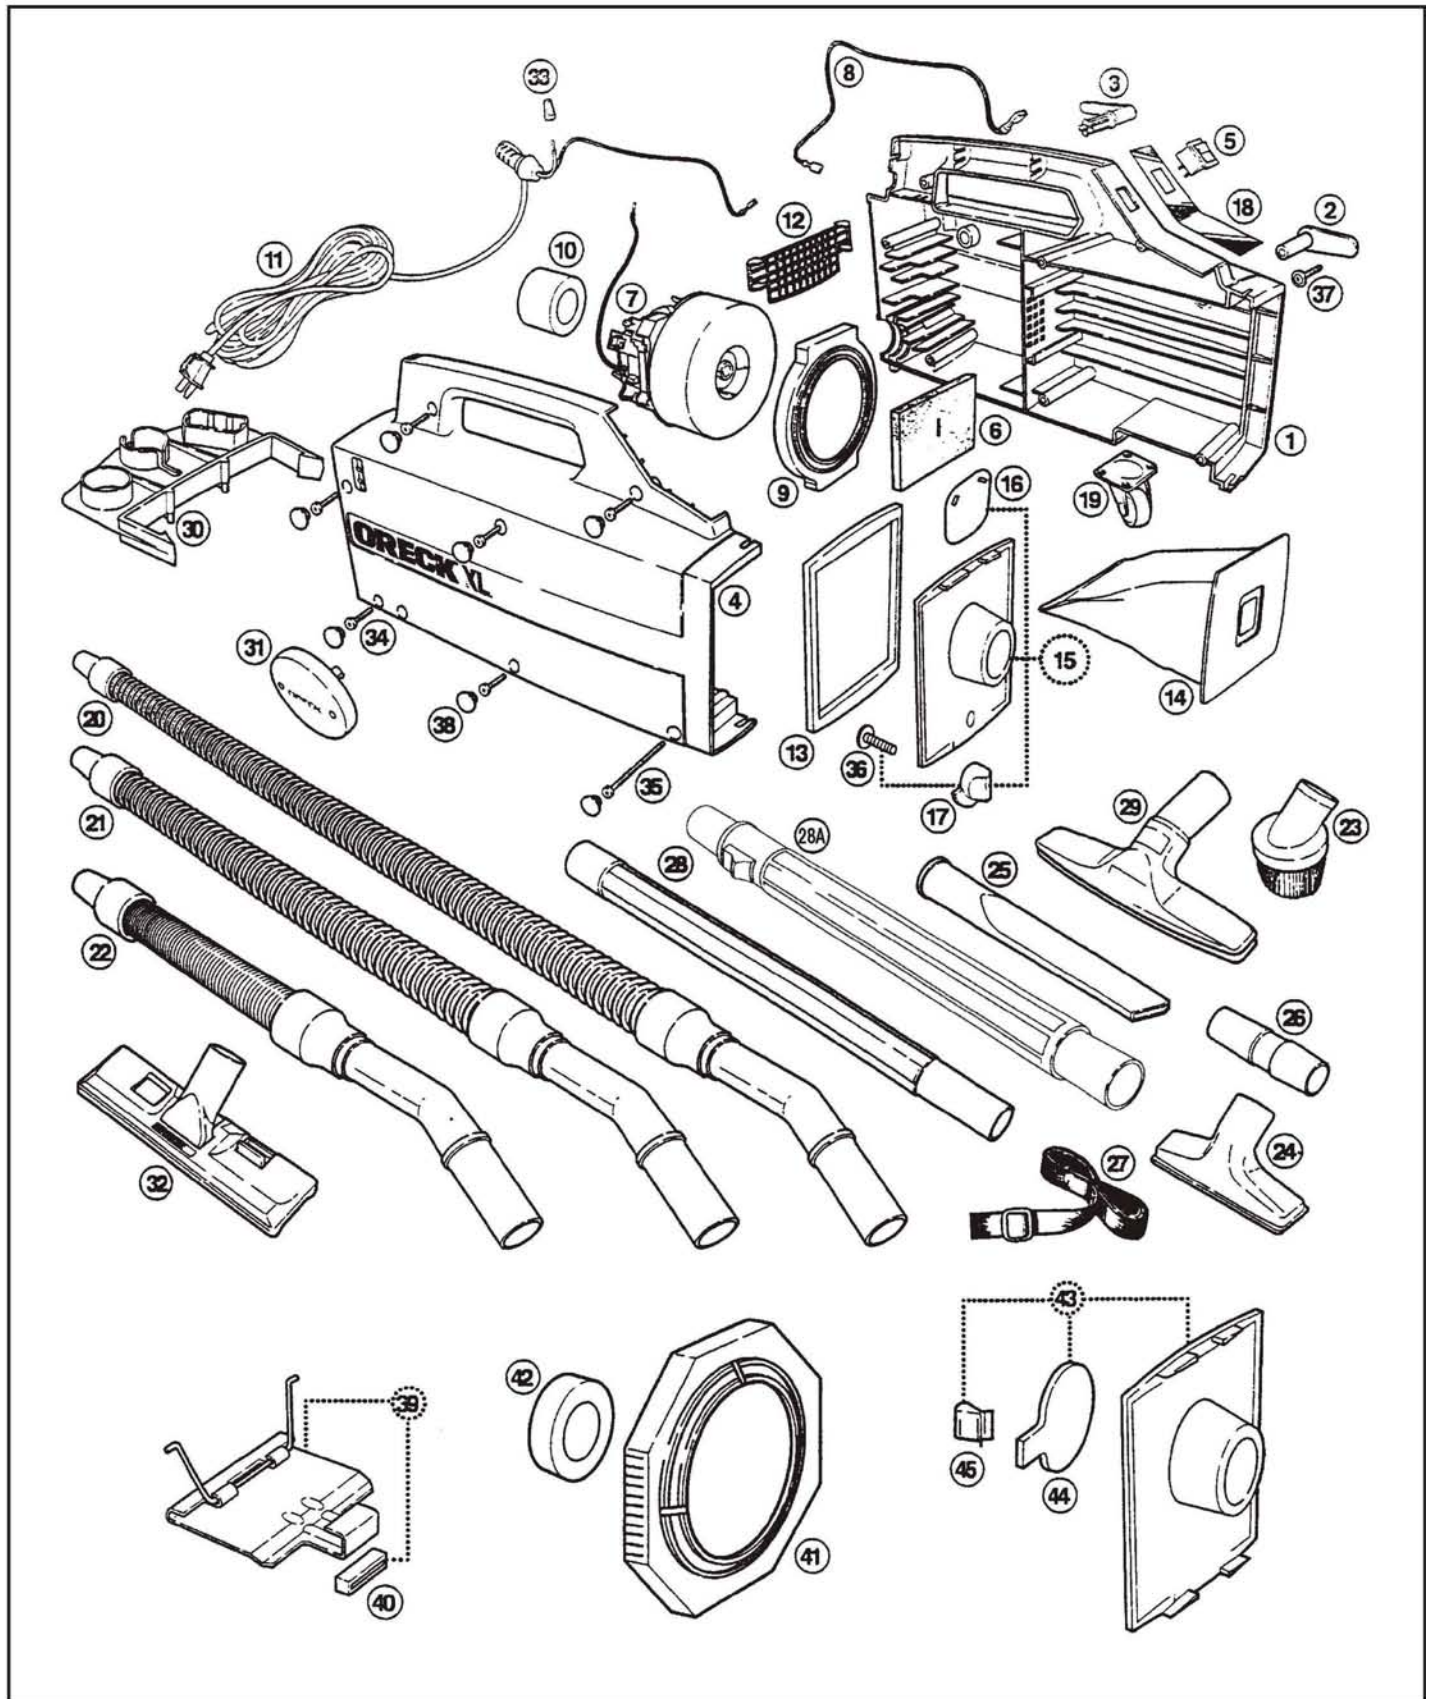

ORECK Original & Replacement

BUSTER B/HOUSEKEEPER Models BB280, BB850AD, BB850AS, BB850AW, BB870AD, BB870AS, BB870AW, BB900DGB, BB900DGR, BB900SM

Original & Replacement **ORECK**

BUSTER B/HOUSEKEEPER Models BB280, BB850AD, BB850AS, BB850AW, BB870AD, BB870AS, BB870AW, BB900DGB, BB900DGR, BB900SM