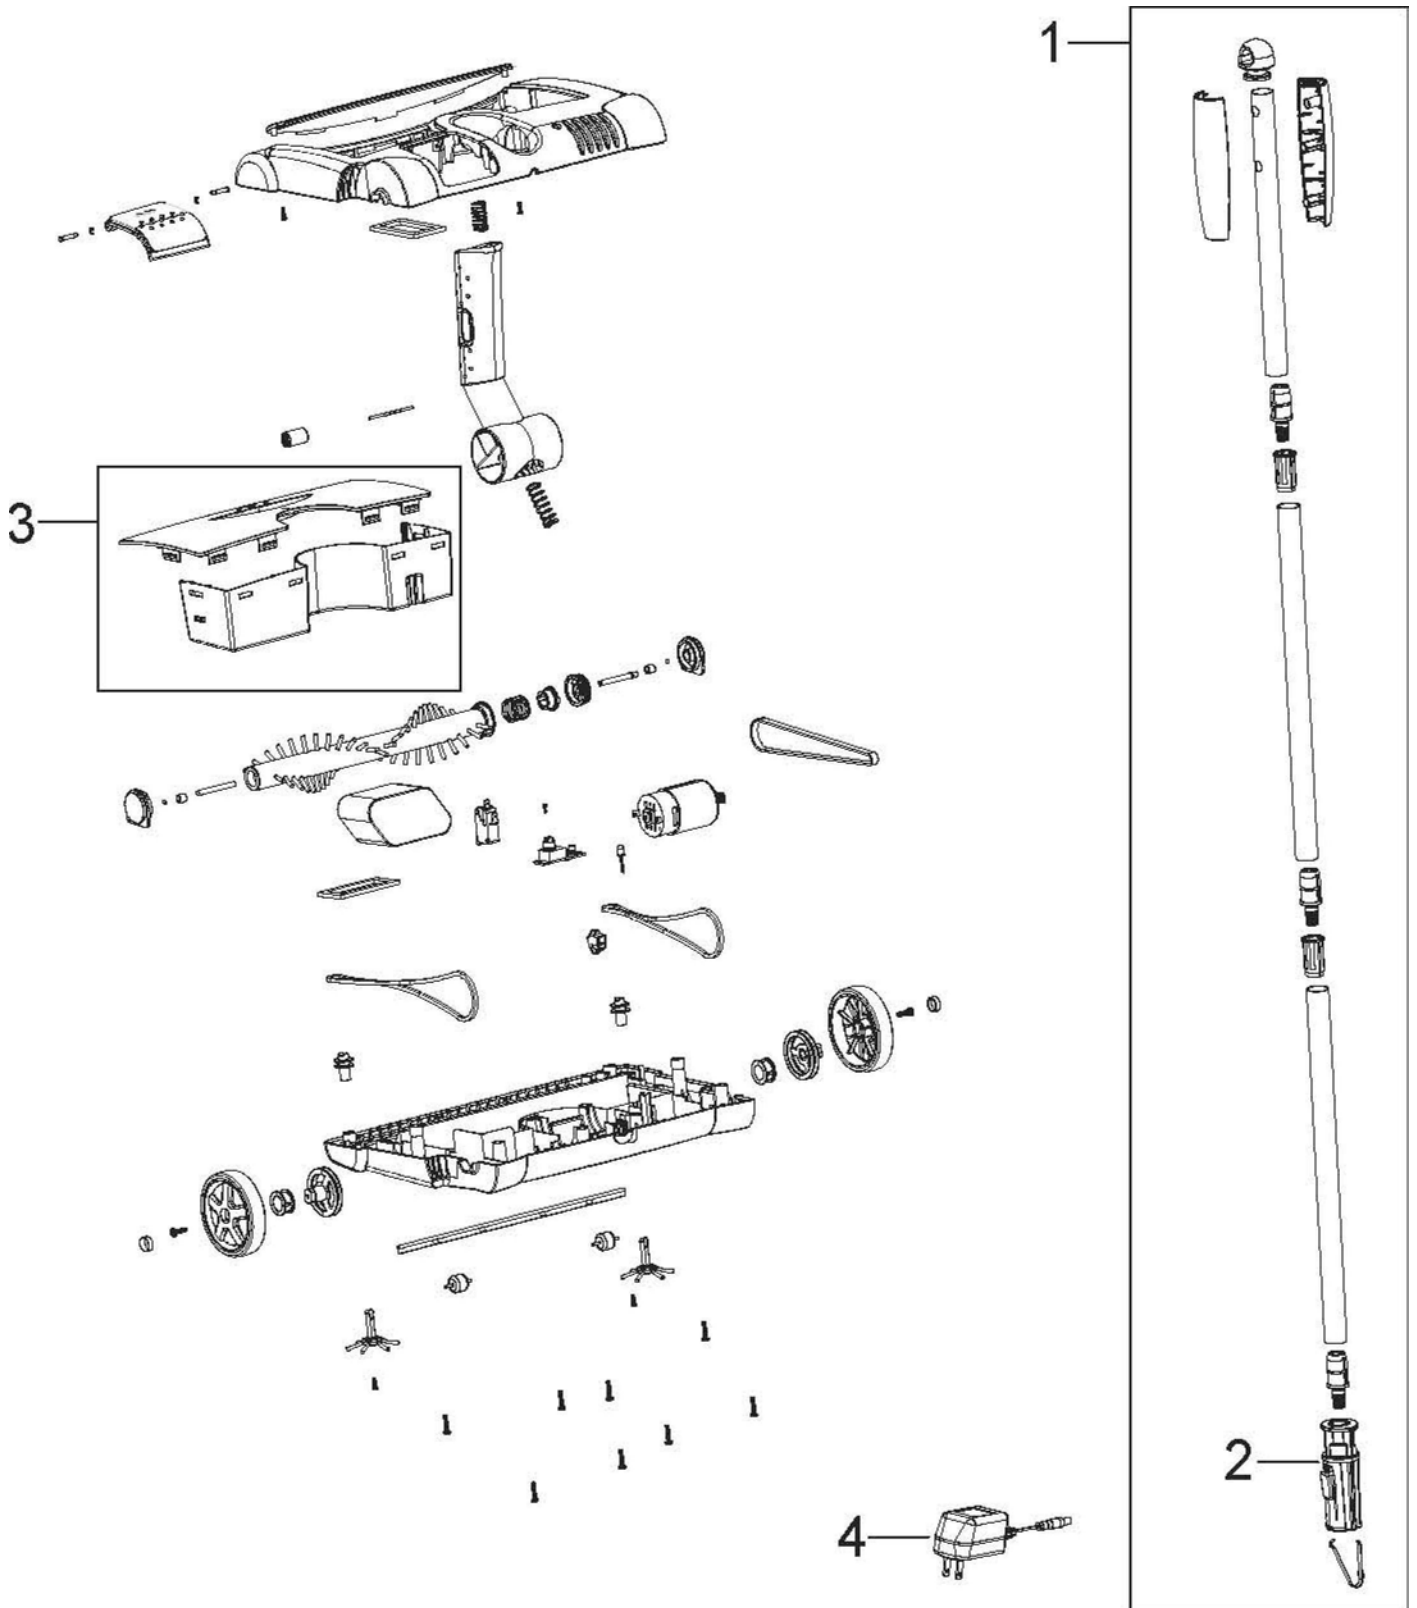

Perfect Sweep TURBO™ Series 2800

DC Sweeper
Perfect Sweep TURBO™ Series 2800

KEY	PART NO	DESCRIPTION	
1	203-1253	HANDLE w/ GRIP - WHITE	
1	203-2322	HANDLE w/ GRIP - BALI BLUE	
2	203-1254	HANDLE CLIP	
3	203-1255	DIRT CUP - WHITE	
3	203-1323	DIRT CUP - BALI BLUE	
4	203-1257	CHARGER	
			White = 2800
xx	999-2565	USER'S GUIDE - CANADA	Bali Blue = 2880