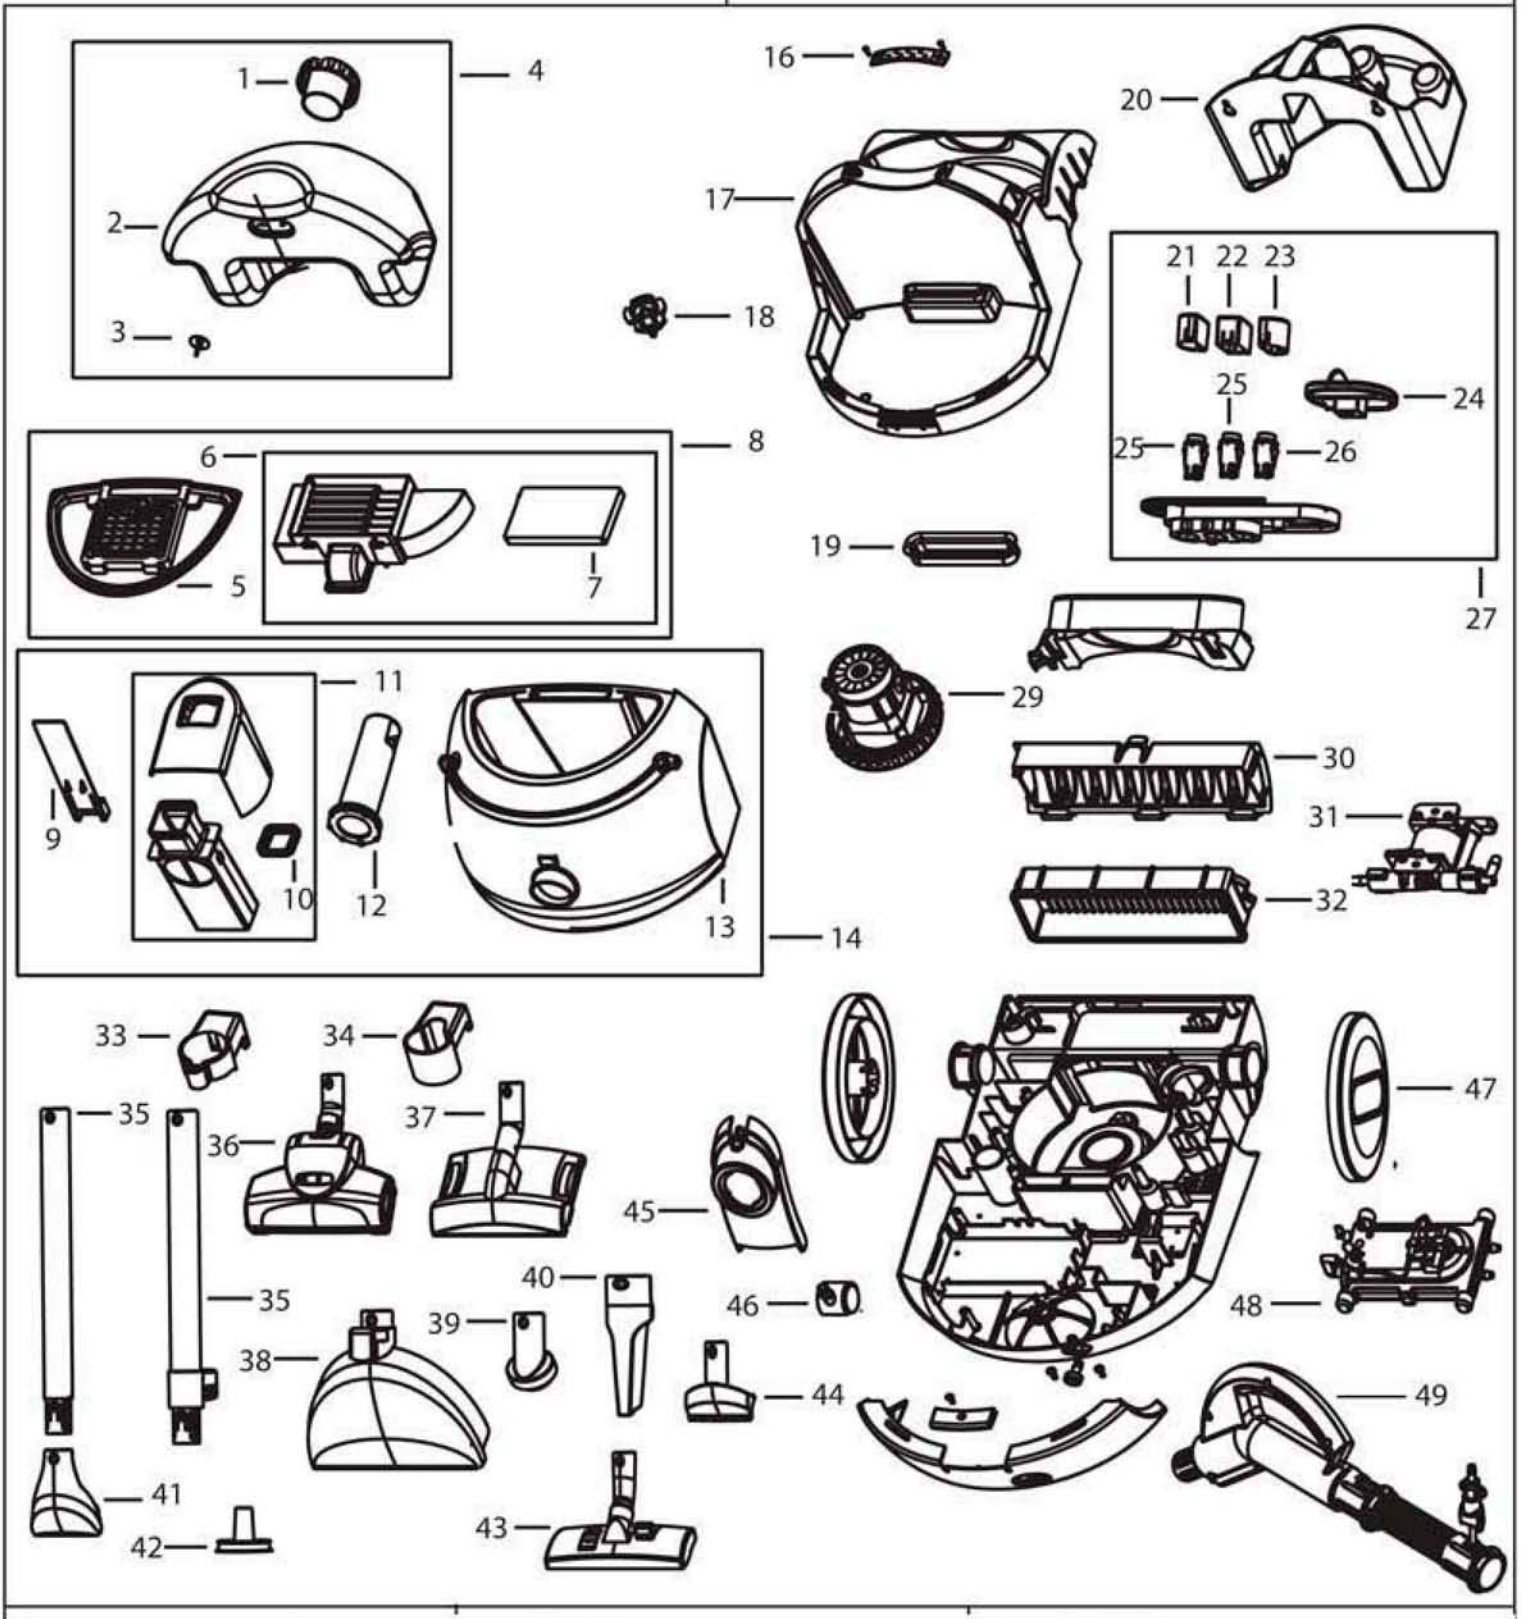

Big Green Complete™ Cleaner

Model 7700

Big Green® Complete™

Model 7700

KEY	PART NO	DESCRIPTION
1	B-203-7080	Measuring Cup
2	B-203-7084	Solution Tank
3	B-203-7085	Smal Cap/Isert
4	B-203-7127	Tank Assembly
5	B-203-7093	Lid
6	B-203-7091	Separator with Filter
7	B-203-7082	Pre-Motor Filter
8	B-203-7092	Top Lid Assembly
9	B-203-7087	Float
10	B-203-7090	Water Filtration Tower Gasket
11	B-203-7089	Water Filtration Tower
12	B-203-7088	Diverter
13	B-203-7094	Collection Tank Microban
14	B-203-7095	Collection Tank Assembly Microban
16	B-203-7100	Carry Handle Assembly
17	B-203-7123	Mian Housing Big Green Complete
18	B-203-7114	Receiver Valve
19	B-203-7098	Motor Duct Gasket
20	B-203-7078	Tool Caddy
21	B-203-7120	Switch Cover, Wet Clean
22	B-203-7119	Switch Cover, On/Off
23	B-203-7118	Switch Cover, Heater
24	B-203-7115	Cord Wrap
25	B-203-7126	Switch, 110V
26	B-203-7117	Switch, Lighted
27	B-203-7121	Switch Assembly
29	B-203-7111	Motor, 220V
30	B-203-7086	Hepa Filter Door
31	B-203-7109	Pump, 120V
32	B-203-7083	Hepa Media Filter
33	B-20-37072	Carpet Deep Cleaning Tool Adaptor
34	B-203-7067	Adaptor
35	B-203-7066	Wand (1 Piece)
36	B-203-7064	Air Powered Floor Brush
37	B-203-7074	Quick Dry Hard Floor Tool
38	B-203-7070	Carpet Deep Cleaning Tool
39	B-203-7069	Upholstery Dusting Brush
40	B-203-7068	Crevice Tool
41	B-203-7065	4" Upholstery Tool
42	B-203-7077	Drain Cleaner
43	B-203-7063	Multi-Surface Floor Tool
44	B-203-7073	5" Brush
45	B-203-7099	Quick Release™ Hose Door™ Assembly
46	B-203-7102	Caster Wheel
47	B-203-7101	Wheel (1 Piece)
48	B-203-7108	Heater 120V
49	B-203-7079	Hose Grip Assembly
XX	B-203-7071	Carpet Deep Cleaning Brush Strip
XX	B-210-3040	Mesh Bag
XX	B-203-7076	Hard Floor Microfiber Pads (2 Pk)
XX	B-203-7103	Cord - 18ft
XX	B-203-7113	Tubing 6.8 X 11 Silicon