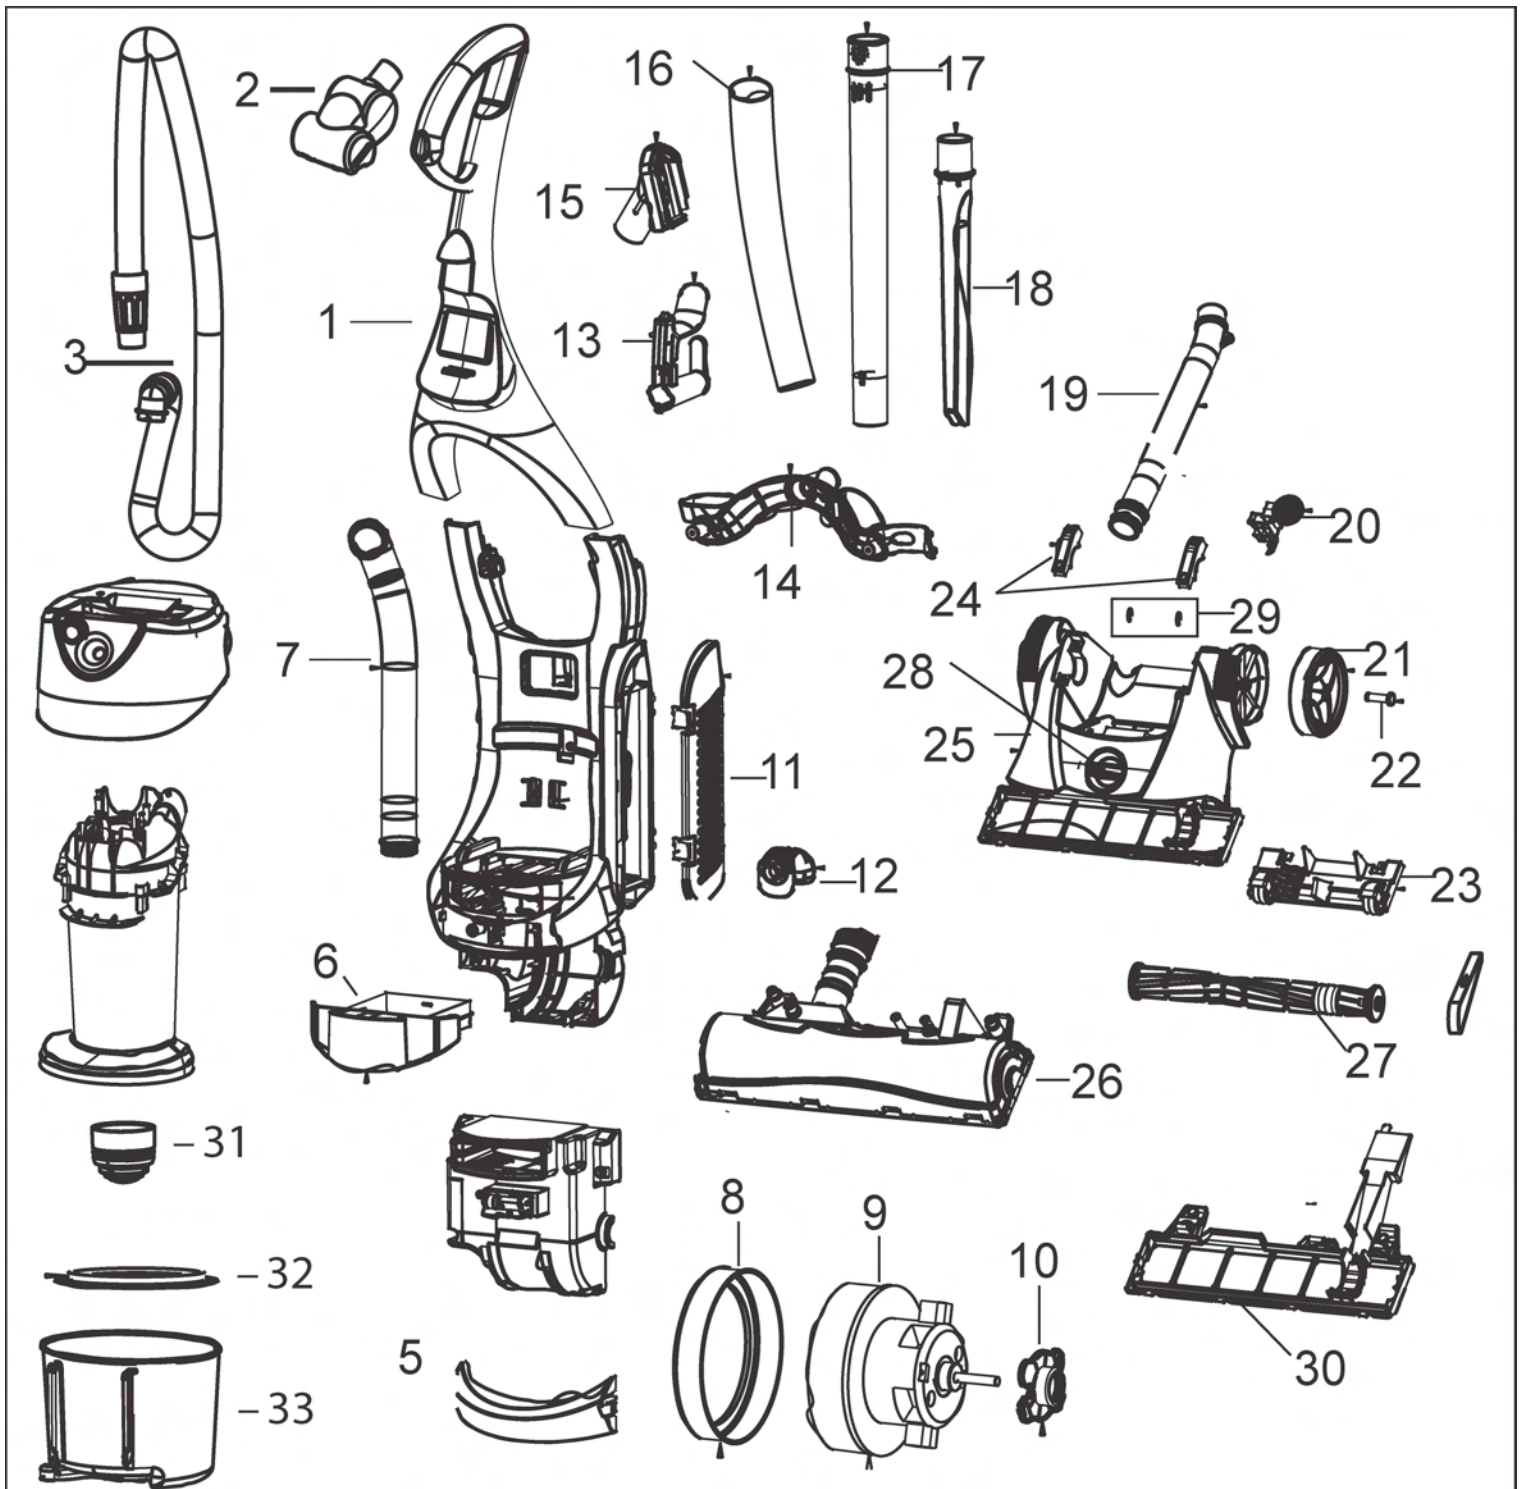

# Momentum™ Vacuum

Model 3910, 6390, 82G7

# Momentum Vacuum

Model 3910, 6390, 82G7

KEY	PART NO	DESCRIPTION	KEY	PART NO	DESCRIPTION
1	203-2362	Handle Assembly - Smokey Blue Tint	XX	203-1268	Power Switch
1	203-2363	Handle Assembly - Vulcanic Satin	XX	203-1003	Screws
1	203-2364	Handle Assembly - Deep Water Blue	XX	203-2310	User's Guide
1	203-2365	Handle Assembly - Sherwood Green	XX	203-2319	Power Cord
1	203-2425	Handle Assembly - Boudeaux Pearl			
2	203-2302	Turbobrush			
3	203-2304	Twist n' Snap Hose Assembly			
5	203-2334	Window Lamp			
6	203-2335	Premotor Filter Tray			
7	203-2410	Assembly Duct - Momentum (Center Hose)			
8	203-2321	Motor Cushion			
9	203-2320	Motor - Fan AC			
10	203-2324	Motor Support			
11	203-2317	Post Motor Filter Grille			
12	203-2308	Hose Clip			
13	203-2307	Cord Clip			
14	203-2431	Hose and Cord Clip			
15	203-1228	Upholstery Tool			
16	203-2303	Curved Wand			
17	203-1022	Extension Wand <b>(NLA)</b>			
17	203-1068	Extension Wand			
18	203-1063	Crevice Tool			
19	203-2358	Connector Hose (Right Side Hose)			
20	203-2347	Lever Release			
21	203-2346	Wheel			
22	203-2349	Shaft Wheel			
23	203-2351	Height Adjustment Assembly w/Wheels			
24	203-2350	Neck Brush			
25	203-2336	Cover Brush - Champagne			
25	203-2337	Cover Brush - Vulcanic Satin			
25	203-2338	Cover Brush - Deep Water Blue			
25	203-2339	Cover Brush - Sherwood Green			
26	203-2357	Case Drum Assembly w/Bumper			
27	203-2305	Brush Roller			
28	203-2348	Height Adjustment Knob			
29	203-2376	E-Rings			
30	203-2374	Access Plate			
31	203-2415	Grille Cyclone Top			
32	203-2326	Plate Case Cyclone < 07264			
32	203-2475	Hinged Plate Case			
33	203-2328	Dirt Cup - Smokey Blue			
33	203-2329	Dirt Cup - Vulcanic Satin			
33	203-2330	Dirt Cup - Clear			
XX	203-1297	Headlight Bulb			
XX	203-1093	Belt (2 pk)			
XX	3290	Premotor Foam Filter - Style 14			
XX	3091	HEPA post Motor Filter - Style 8/14			
XX	32074	Style 7/9/10/12/14 Belt			