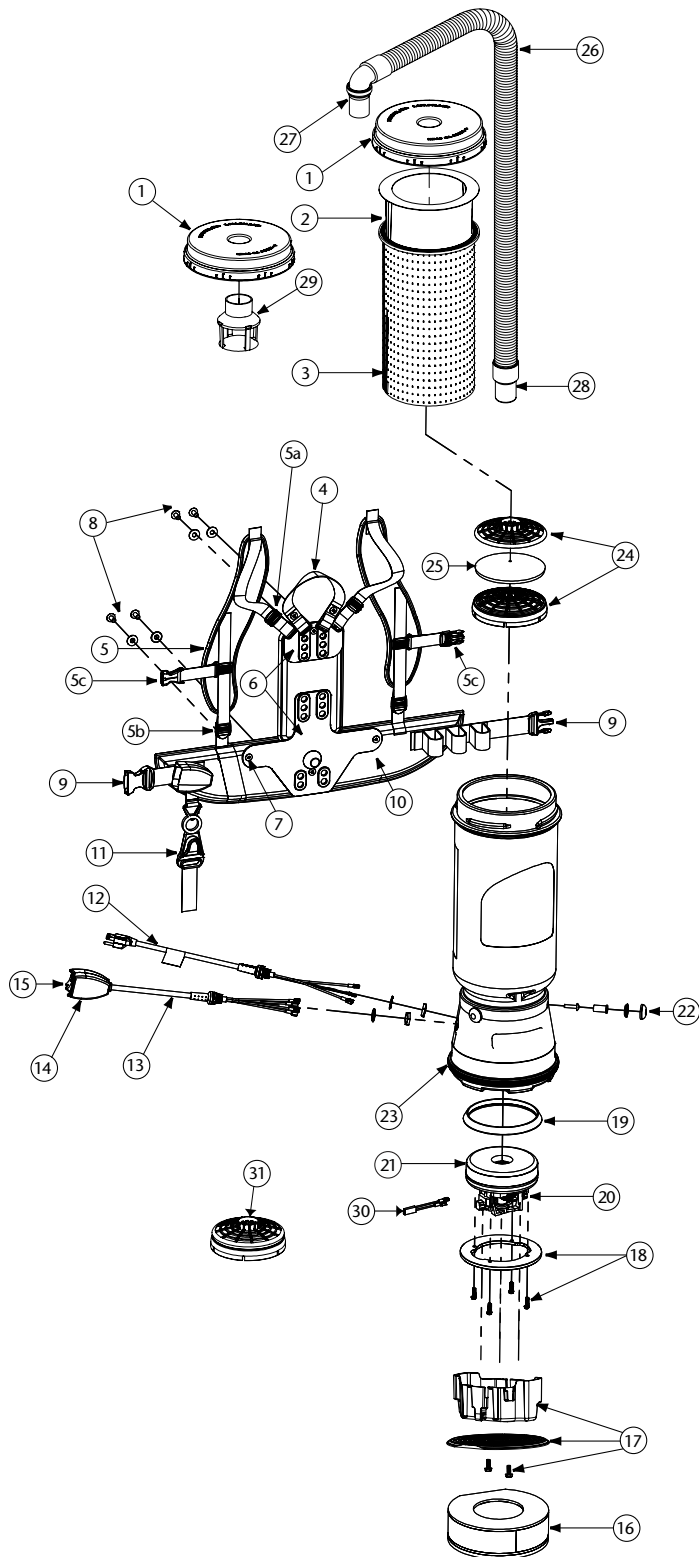

SUPER COACHVAC/SUPER COACHVAC HEPA/COACHVAC PARTS

No.	Product Name	Qty	List Price
1	100197 Twist Cap (Purple) (SCV and SCV HEPA only)	1 ea.	\$ 34.10
	100320 Twist Cap (Black) (CoachVac only)	1 ea.	34.10
2	100331 698 Sq. In. Intercept Micro Filter	10/pk	20.80
3	100565 Micro Cloth Filter	1 ea.	29.60
4	101737 Carry Handle w/Rivet and Washer Set	1 set	8.54
5	100356 Shoulder Strap Assembly (includes: #5a, 5b, 5c)	1 set	17.05
5a	100358 Shoulder Strap Plastic Adjustment Buckle (Top)	1 ea.	.99
5b	100357 Shoulder Strap Plastic Adjustment Buckle (Bottom)	1 ea.	.99
5c	103627 Sternum Strap Buckles (Latch and Keeper)	1 set	2.10
6	105046 Backplate (includes: #7)	1 ea.	26.24
	103257 Backplate Replacement	1 ea.	26.24
7	100375 Barrel Nut Connection Set for Backplate (Replacement)	1 set	5.90
8	100716 Backplate (Black) Connection Set: 4 Screws w/Washers	1 set	13.11
9	106719 Waist Belt Keeper and Latch	1 ea.	11.89
10	100359 Waist Belt (includes: #9)	1 ea.	39.34
	100354 Strap Assembly Complete (includes: #5, 10)	1 set	52.47
	103166 Backplate (Black) System Complete (includes: #4, 5, 6, 8, 10, 11)	1 set	65.58
11	102604 Schulte Cord Holder	1 ea.	8.77
12	100641 Power Cord (18" 14/3) Assembly	1 set	19.03
13	101610 Switch Cord Assembly (includes: #14, 15)	1 set	36.73
	101714 Switch Cord w/Crimps	1 ea.	16.28
14	101472 Switch Box w/Velcro and New Lamb Switch	1 set	23.60
15	106066 On/Off Switch (must use with #106287)	1 ea.	7.14
	106287 Switch Box w/Velcro and Screws	1 ea.	17.61
16	100597 Sound Muffler	1 ea.	28.97
17	105044 Motor Shroud/Diffuser w/Screw Set: 2 Screws	1 set	22.48
18	100335 Motor Compression Ring w/Screws	1 set	11.15
	100378 Compression Ring Screw Set: 4 Screws	1 set	2.95
19	100014 Tetraseal	1 ea.	11.81
20	105697 Carbon Brush Set for CoachVac Motor (Domel Motor)	1 set	20.98
	100424 Carbon Brush Set for CoachVac Motor (Ametek Motor) (116311-00)	1 set	20.98
	106904 Carbon Brush Set for CoachVac Motor (Ametek Motor) (122157-00)	1 set	20.98
	105164 Carbon Brush Set for Super CoachVac Motor (Domel Motor)	1 set	20.98
	101720 Carbon Brush Set for Super CoachVac Motor (Ametek Motor)	1 set	20.98
21	100422 Motor/Fan (120 V) w/Crimps for CoachVac	1 ea.	88.67
	105162 Motor/Fan (120 V) w/Crimps for Super CoachVac	1 ea.	118.04
	100379 Motor Ground and Wire Clamp Set w/Screws	1 set	5.90
	100380 Motor Crimp Set: 4 Female, 4 Male, Ground Crimp Connector	1 set	10.49
22	100368 Motor Mounting System Set: 3 Well Nuts, 3 Bolts, 3 Washers, 3 Covers	1 set	13.11
23	100586 Bottom Bumper	1 ea.	7.22
24	100030 Dome Filter w/Foam Media	1 ea.	7.88
25	100343 Foam Filter Media for Dome Filter	1 ea.	1.32
	101220 High Filtration Disk (optional)	2/pk	10.59
26	103048 Static-Dissipating Hose w/Cuffs (Black)	1 ea.	24.93
27	101928 Replacement Double Swivel Elbow Cuff (Black)	1 ea.	9.06
28	100694 Replacement Swivel Cuff (Black) 1 1/2"	1 ea.	5.39
29	101543 Filter Guard (Optional)	1 ea.	9.47
30	103476 Thermal Protector	1 ea.	14.39
31	106526 Replacement HEPA Dome Filter	1 ea.	11.54
	101678 50' Extension Cord (Not Shown)	1 ea.	32.60