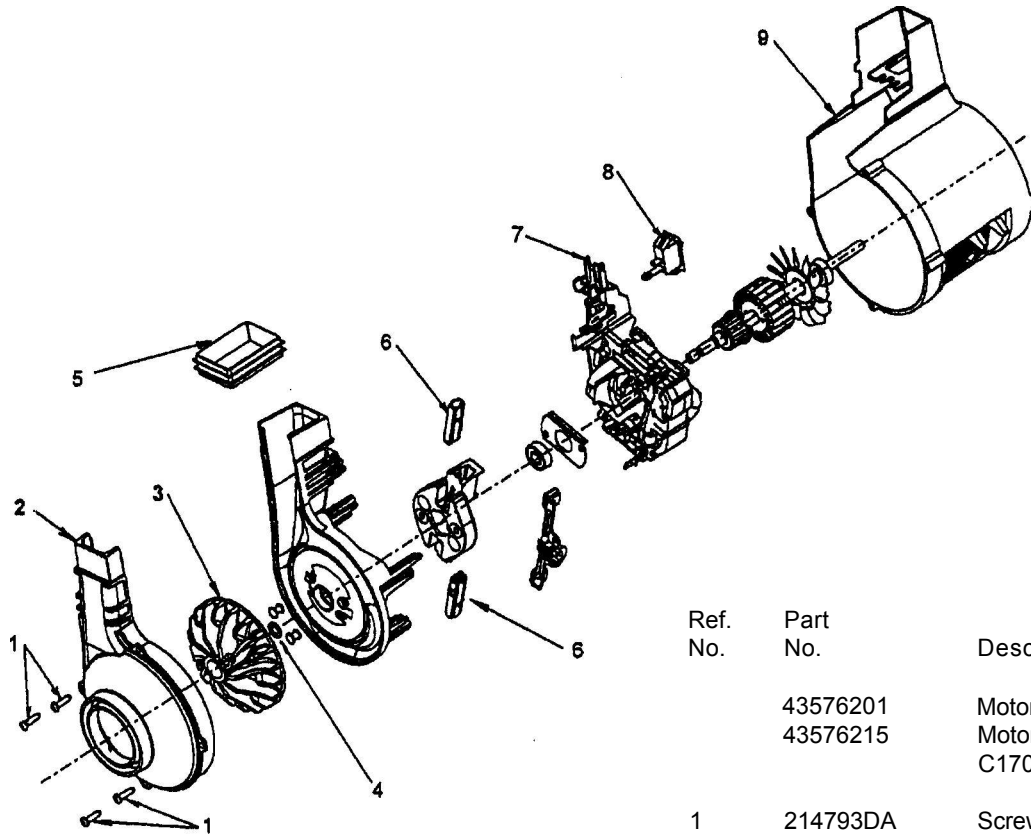

Ref. No.	Part No.	Description
	43576201	Motor Assembly Complete
	43576215	Motor Assembly Complete C1700-900
1	214793DA	Screw-Self Tapping (4)
2	38736033	Fan Chamber
3	43565006	Fan / Nut Assembly
4	21312793	* Washer
5	38783020	Duct Seal
6	41311022	Motor Brush Assembly (2)
7	36914006	Switch Bus Bar
8	28161068	Switch Assembly
9	37194046	Motor End Cap Assembly

Agitator - #48414081 -C1404, C1412-900
#48414075i - C1414-900

Ref. No.	Part No.	Description
1	36423016	Thread Guard - RH
2	43267002	Agitator Bearing Assm. (2)
3	21347003	Conical Washer (2)
4	36422022	Agitator End (2)
5	N/A	Agitator Body
6	N/A	Agitator Shaft
7	36423017	Thread Guard - LH - AG