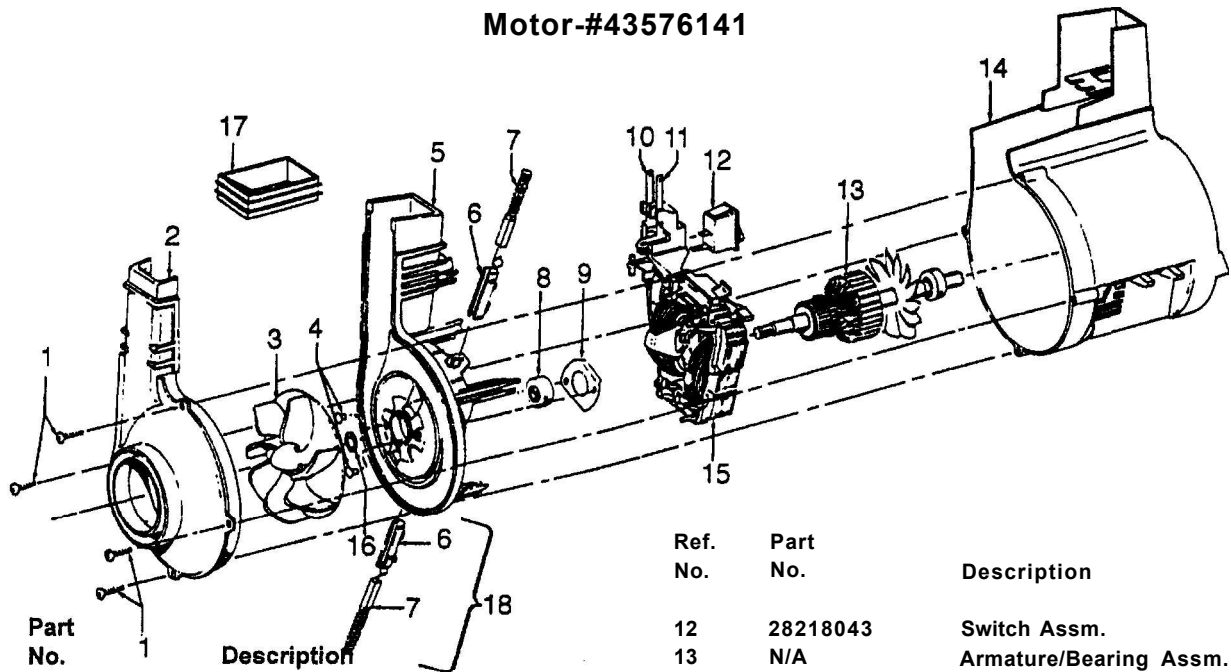

Commercial Cleaner

Model

Ref No.	Part No.	Description	Ref No.	Part No.	Description
1	48663179	Upper Handle Comp.	26	40201085	Nut & Bolt Assembly
2	38421005	Switch Button - ACC	27	43576141	Motor Assembly (P. 221)
3	48663164	Switch Rod - Upper (Incl. It. 1,2, 4,5	28	38522011	Wheel - Rear - AG (2)
4	38335020	Spring	29	38784016	Seal
5	36425071	Bag Strap	30	38458022	Handle Release Lever
6	46368005	Attachment Cord	31	31531008	Wheel Shaft - AY (2)
7	36425067	Bag Support - Upper	32	38528027	+ Belt (use 38528040)
8	43681010	Bag Assem. Comp.	33	13261AY	* Rib Shoe
9	35173001	Bag Expander - AG	34	42242270	Main Body Assem. - AG (Incl. It. 30, 33, 34, 35)
10	34112015	Seal	35	48414081	Agitator (P.221)
11	36426045	Dirt Cup Support	36	21447121	** Screw Self Tapping
12	34123020	Gasket	37	37245017	Bottom Plate
13	36155011	Latch	38	43248055	Front Wheel Assembly
14	38775064	Dirt Cup	39	21312787	Washer
15	43681015	Bag Assem. Comp w/ Dirt Cup	40	38458046	Switch Rod Lower
16	40201085	Nut & Bolt Assembly			
17	48669017	Lower Handle			Items Not Illustrated
18	36426050	Dirt Cup Support - Lower			
19	37257257	Door - AG		21447072	Dirt Cup Support Screws (2 Req'd)
20	38351013	Spring			
21	42247016	Panel			
22	42252A94	Hood Assembly			Packaging Material
23	21447217	* Screw Self Tapping			
24	36131057	Motor Retainer Cap - RH		58175152	+ Carton
25	36131090	Motor Retainer Cap - LH		56511A97	Owners Manual

Motor-#43576141

Ref. No.	Part No.	Description
	43576141	Motor Assm. Comp.
1	N/A	Screw-Self Tapping (4)
2	38736033	Fan Chamber - MW
3	38755030	Fan
4	N/A	Rivet - Semi Tubular (2)
5	N/A	Motor Housing Assm.
6	N/A	Motor Brush Holder (2)
7	N/A	Motor Brush Assm. (2)
8	N/A	Bearing
9	N/A	Bearing Retainer
10	36914004	Switch Bus Bar
11	39116005 +	Attachment Terminal

Ref. No.	Part No.	Description
12	28218043	Switch Assm.
13	N/A	Armature/Bearing Assm.
14	37194046	Motor End Cap Assm.
15	N/A	Field Assm.
16	N/A	Washer
17	38783020	Duct Seal
18	41311015	Motor Brush Holder Assm.