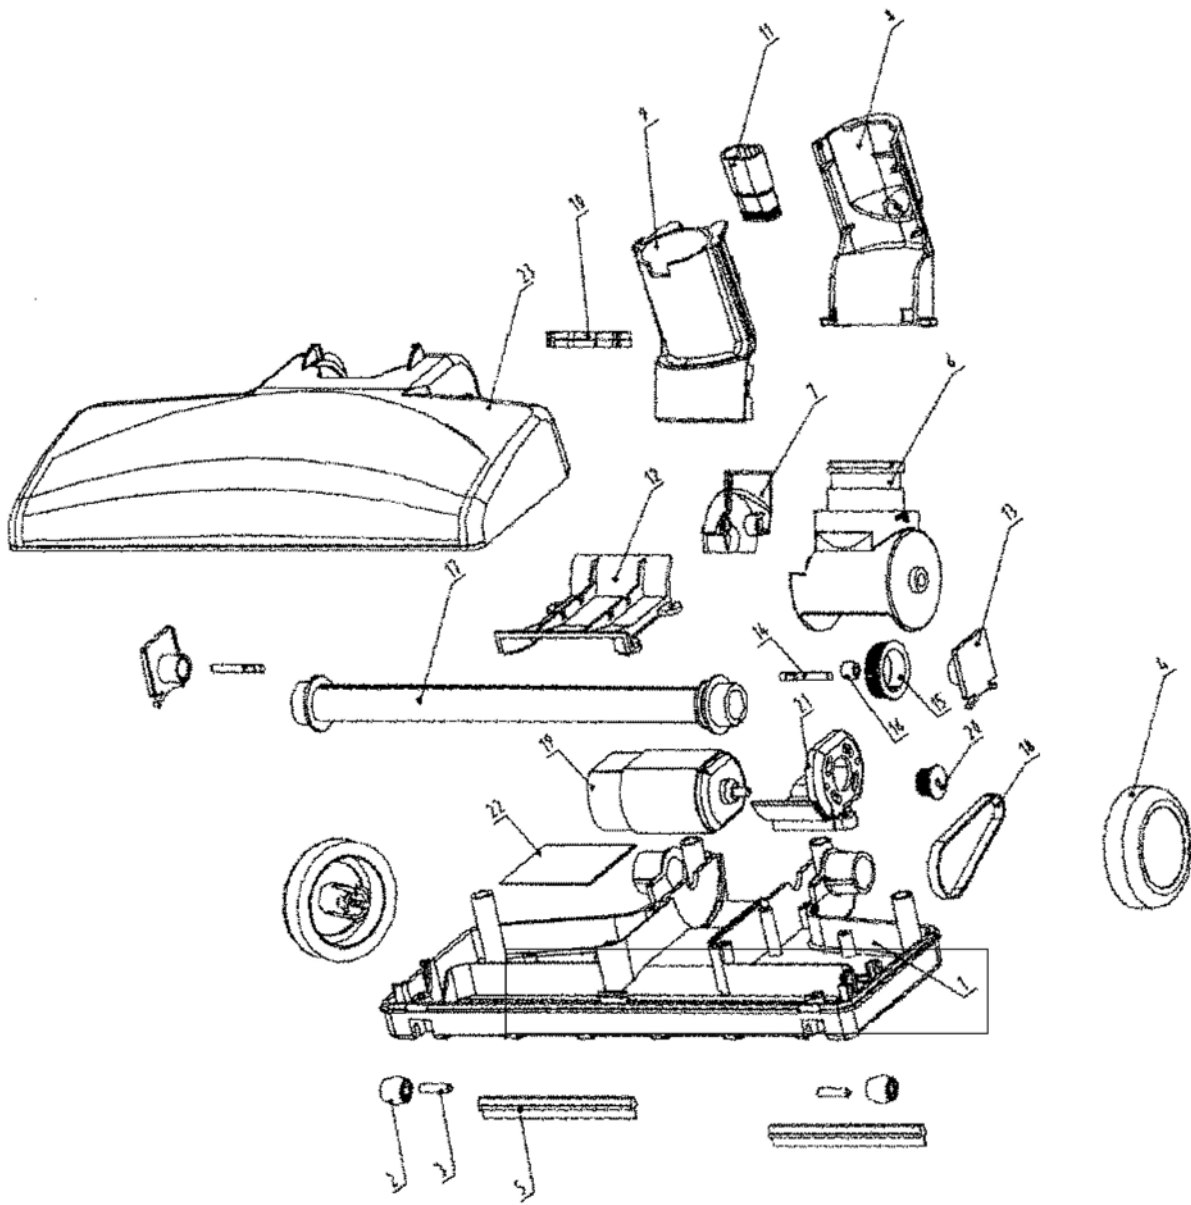

Model Number: S2220---
BOM/Serial #: S2220---
Graphic Title: POWEREDNOZZLE

Image	Key	Part Number	Description
1	1	59136166	Base Assem-S2220
1	1	59136162	Power Nozzle-S2220
1	2	59136174	Front Wheel-S2220
1	3	59136075	Front Wheel Shaft
1	4		NOT REQUIRED PART OR SEE NOTE
1	5		NOT REQUIRED PART OR SEE NOTE
1	6	59136170	Nozzle Connector
1	7		NOT REQUIRED PART OR SEE NOTE
1	8		NOT REQUIRED PART OR SEE NOTE
1	9		NOT REQUIRED PART OR SEE NOTE
1	10		NOT REQUIRED PART OR SEE NOTE
1	11		NOT REQUIRED PART OR SEE NOTE
1	12	59136169	Air Inlet Cover
1	13	59136163	Agitator-S2220
1	14		NOT REQUIRED PART OR SEE NOTE
1	15		NOT REQUIRED PART OR SEE NOTE
1	16		NOT REQUIRED PART OR SEE NOTE
1	17		NOT REQUIRED PART OR SEE NOTE
1	18	59136167	Belt-S2220
1	19	59136165	Motor-S2220
1	20		NOT REQUIRED PART OR SEE NOTE
1	22	59136168	Motor Fxg Cushion
1	23	59136171	Hood-S2220
1	24	59136172	Screw-ST3*12
1	24	59136176	NOZZLE PCB - S2220
1	24	59136173	Screw-PBT3*8