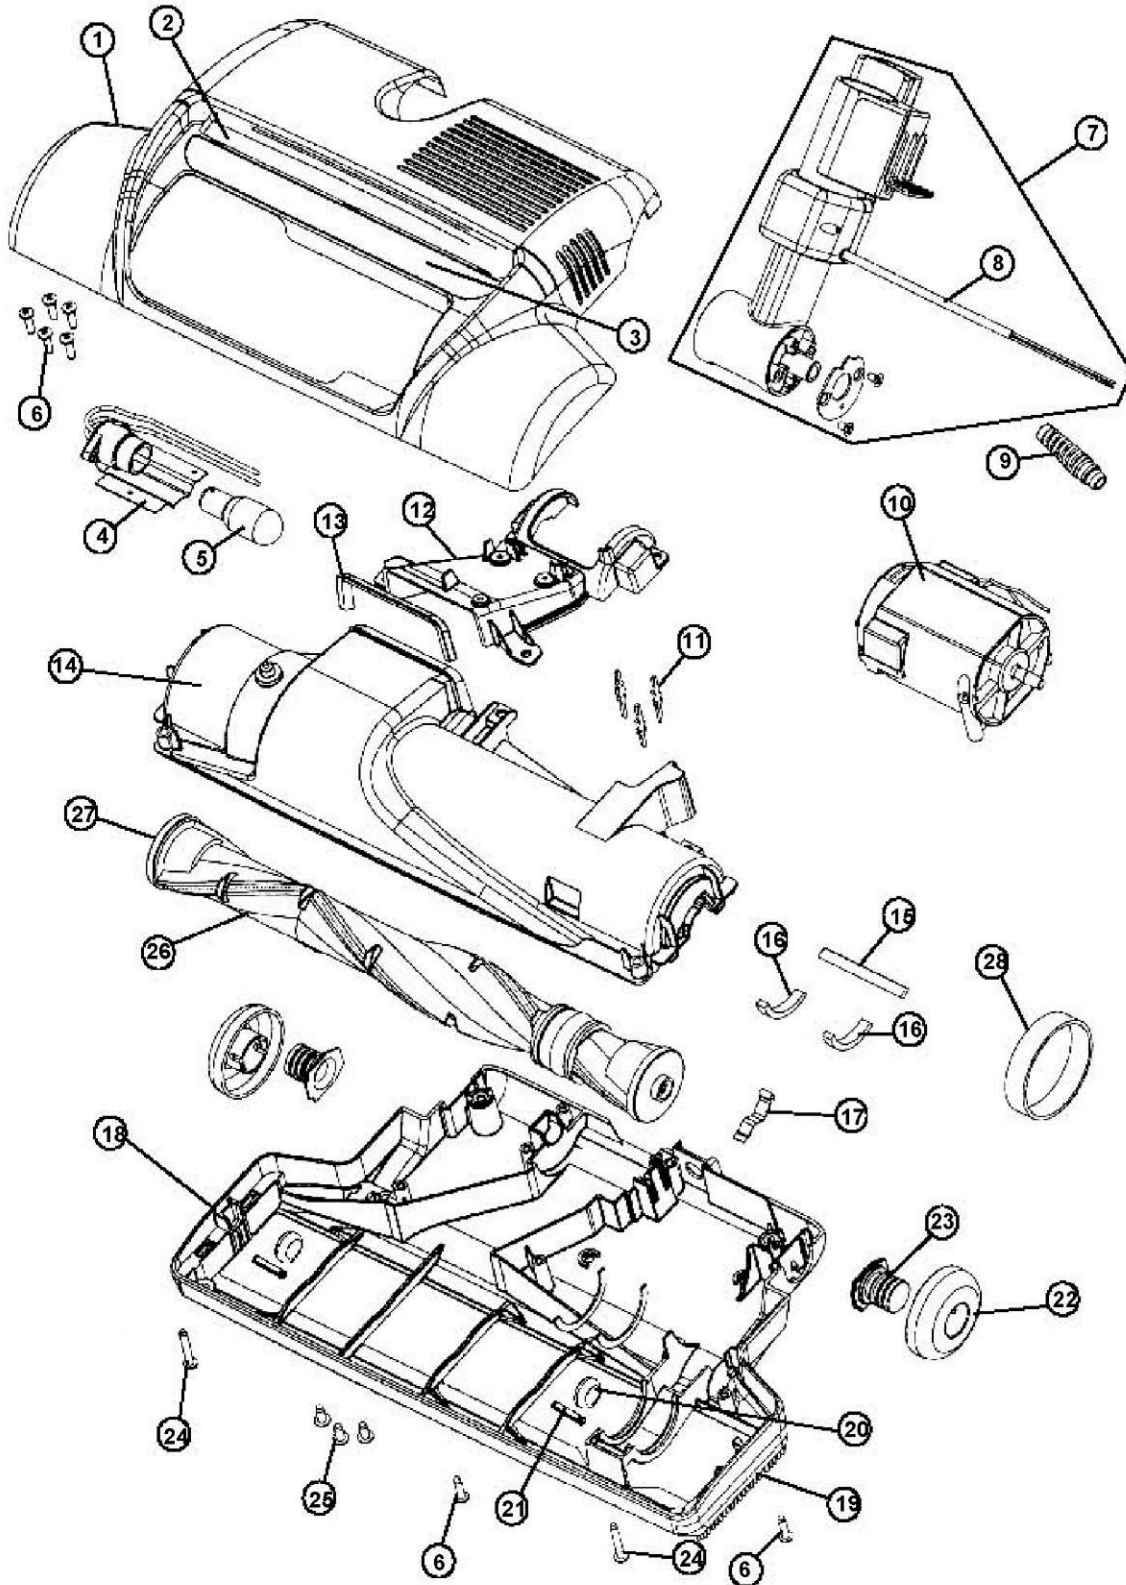

WindTunnel Canister Cleaner

ASSEMBLY SCHEMATIC

S3670

WindTunriel Canister Cleaner

PART LISTING

S3670

ITEM	PART NUMBER	MODELS TO FIT	PART DESCRIPTION
1	37253A81	S3670	HOOD / NOZZLE COVER
2	39383142	S3670	DIRT FINDER LENS
3	51669095	S3670	NAME PLATE
4	47171020	S3670	SOCKET ASSEMBLY
5	27317307	S3670	LIGHT BULB
6	21447003	S3670	SCREW - SELF TAPPING
7	38464102	S3670	QUICK DISCONNECT ASSEMBLY
8		S3670	POWER CORD - QUICK DISCONNECT ORDER 38464102
9	27482146	S3670	STRAIN RELIEF
10	90001369	S3670	MOTOR ASSEMBLY
11	36218026	S3670	ISOLATION GROMMET
12	37243066	S3670	DUCT COVER
13	34113008	S3670	SEAL - DUCT COVER
14	37243067	S3670	BRUSH ROLL COVER ASSEMBLY
	37243030	S3670	DUCT COVER - BRUSH ROLL
	21479449	S3670	SCREW - BRUSH ROLL DUCT COVER
15	34112007	S3670	SEAL
16	34122014	S3670	SEAL
17	35276008	S3670	DETENT SPRING
18	37245104	S3670	BASE PLATE / NOZZLE GUARD ASSEMBLY
19	39511004	S3670	LITTER PICKER
20	32761001	S3670	FRONT WHEEL
21	31522004	S3670	SHAFT - FRONT WHEEL
22	38522100	S3670	REAR WHEEL
23	38511031	S3670	WHEEL BEARING
24	21447236	S3670	SCREW - SELF TAPPING
25	21479801	S3670	SCREW - SELF TAPPING
26	90001372	S3670	BRUSH ROLL ASSEMBLY - 15"
27	36422022	S3670	END CAPS - BRUSH ROLL
28	38528036	S3670	BELT
	48438299	S3670	POWER NOZZLE COMPLETE