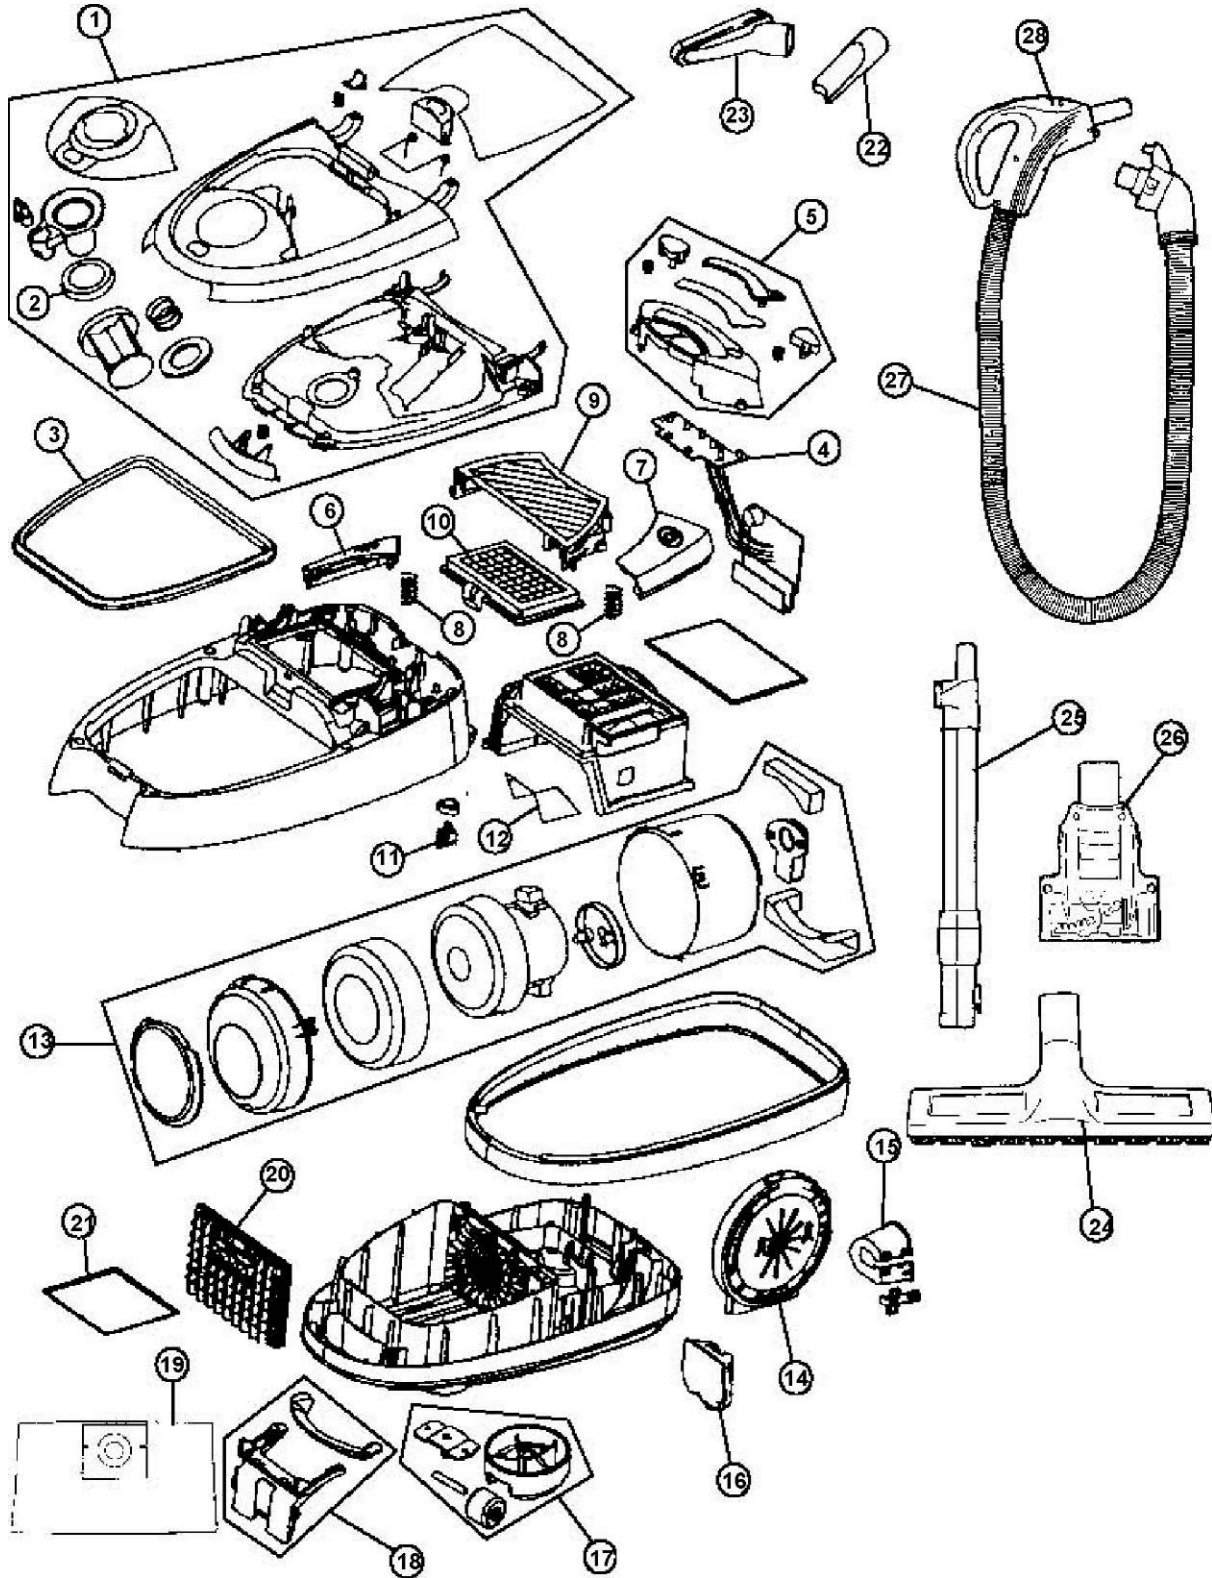

WindTunriel Canister Cleaner

ASSEMBLY SCHEMATIC

S3670

WindTunriel Canister Cleaner

PART LISTING

ITEM	PART NUMBER	MODELS TO FIT	PART DESCRIPTION
1	59142044	S3670	BAG LID ASSEMBLY
2	59142030	S3670	SEAL - BAG COLLAR
3	59142031	S3670	SEAL - BAG LID
4	59142023	S3670	PCB ASSEMBLY WITH LED
5	59142024	S3670	DISPLAY COVER ASSEMBLY
6	59142025	S3670	SWITCH PEDAL
7	59142026	S3670	CORD REEL PEDAL
8	59142027	S3670	SPRING - SWITCH / CORD REEL PEDAL
9	59142028	S3670	EXHAUST FILTER COVER
10	59142013	S3670	EXHAUST FILTER ASSEMBLY
11	59142034	S3670	POWER SWITCH
12	59142032	S3670	SEAL - MOTOR COVER
13	59142015	S3670	MOTOR ASSEMBLY COMPLETE
14	59142033	S3670	CORD REEL ASSEMBLY
15	59142035	S3670	CORD GUIDE
16	59142018	S3670	HOLDER - WAND STORAGE
17	59142037	S3670	CASTER WHEEL ASSEMBY
18	59142017	S3670	BAG HOLDER
19	59138327	S3670	TYPE S BAG - HEPA
	4010808S	S3670	TYPE S BAG - 2 PACK HEPA
	4010100S	S3670	TYPE S BAG - 3 PACK ALLERGEN
20	59142016	S3670	FILTER RETAINER / HOLDER - INNER FILTER
21	59142009	S3670	INLET / SECONDARY FILTER
22	59142021	S3670	CREVICE TOOL
23	59142020	S3670	COMBINATION TOOL - DUSTING/FURNITURE
24	59142038	S3670	HARD FLOOR BRUSH ASSEMBLY
25	59142019	S3670	TELESCOPIC WAND ASSEMBLY
26	92001019	S3670	TURBINE HAND TOOL
27	59142012	S3670	HOSE ASSEMBLY
28	59142022	S3670	SWITCH AND WIRING HARNESS - HOSE

S3670