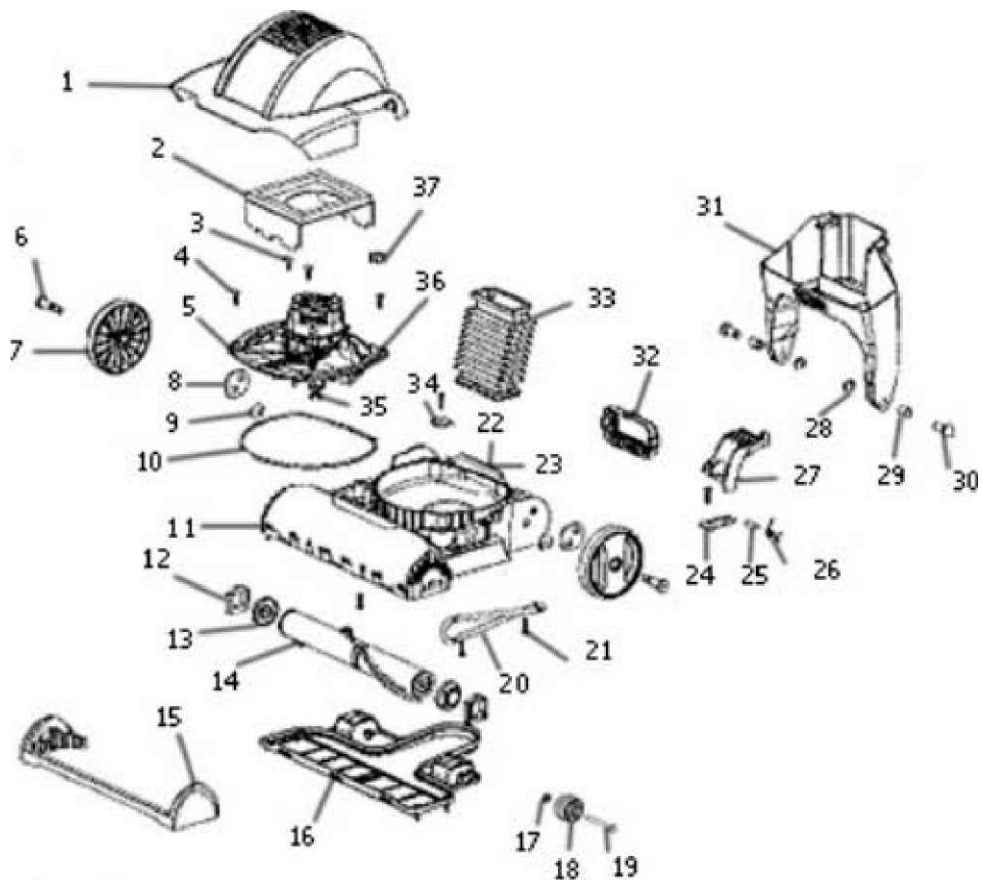

Bag & Handle - SC9050A

Bag & Handle - SC9050A

Ref #	Part	Description	Comments	Qty
1	E-78382SV	UPPER HANDLE ASSEMBLY		
2	E-78753-380N	GRIP - HANDLE		
3	E-79103-355N	CORD HOOK		
4	E-80113	CORD - EXTENSION		
5	E-78385-355N	TUBE - HANDLE (LOWER)		
6	E-58313	WIRE SPLICE 5		
7	E-53469-25	ZIPPER BAG ASSY - PACKAGE		
8	E-79584	GRIP & CHAIN ASSEMBLY		
9	E-78394-355N	RETAINER - BAG		
10	E-80213SV	HARDWARE PACKAGE		
11	E-80327			
12	E-80602	SWITCH BOX ASSEMBLY		
13	E-79034-355N	CARRY HANDLE		
	E-80250-355N	CORD LOCK		
	79828			
	E-63881	BAG PKG ASSY-AH E Z SYNTH		
	E-52339	PAPER BAG - STYLE Z		

Motor & Base - SC9050A

Motor & Base - SC9050A

Ref #	Part	Description	Comments	Qty
1	E-78379-308N	HOOD		
2	E-78375	AIR SEPARATOR ASSY		
3	E-53238-11	SCREW PACKAGE		
4	E-53238-14	SCREW PACKAGE		
5	E-53349-9	MOTOR ASSEMBLY - CARTONED		
6	E-78686	AXLE - REAR		
7	E-78365	REAR WHEEL ASSEMBLY		
8	E-78685	BRACKET - WHEEL		
9	E-54432-5	PACKAGE - RETAINING RING		
10	E-30517	GASKET - MOTOR SEAL		
11	E-78363-1	BASE ASSEMBLY		
12	E-26059A	CAP - COVER		
13	E-38138	CAP & BEARING ASSEMBLY		
14	E-54104-2	DISTURBULATOR REPLACEMENT		
15	E-78380-355N	FURNITURE GUARD		
16	E-79487SV	BOTTOM PLATE ASSY		
17	E-54432-4	PACKAGE - RETAINING RING		
18	E-79246-119N	FRONT WHEEL ASSY		
19	E-78914	AXLE - FRONT		
20	E-52100B	BELT PKG ASSY (UPRIGHT)		
21	E-53238-27	SCREW PACKAGE		
22	E-26295	LOCK - CAM		
23	E-53143	SCREW PACKAGE (10)		
24	E-81117	RETAINER - HANDLE RELEASE		
25	E-79445	AXLE - HANDLE RELEASE		
26	E-80911	SPRING		
27	E-79489-1	ASSY - HANDLE RELEASE		
28	E-54432-3	PACKAGE - RETAINING RING		
29	E-78689-119N	BUSHING - YOKE		
30	E-78688	AXLE - YOKE		
31	E-78367	YOKE		
32	E-26266-3	CLAMP		
33	E-78755-380N	BELLOWS		
34	E-79740	WASHER		
35	E-37012-2	PULLEY - MOTOR DRIVE		
36	E-81092			
37	E-55015	CLIP - WIRE		