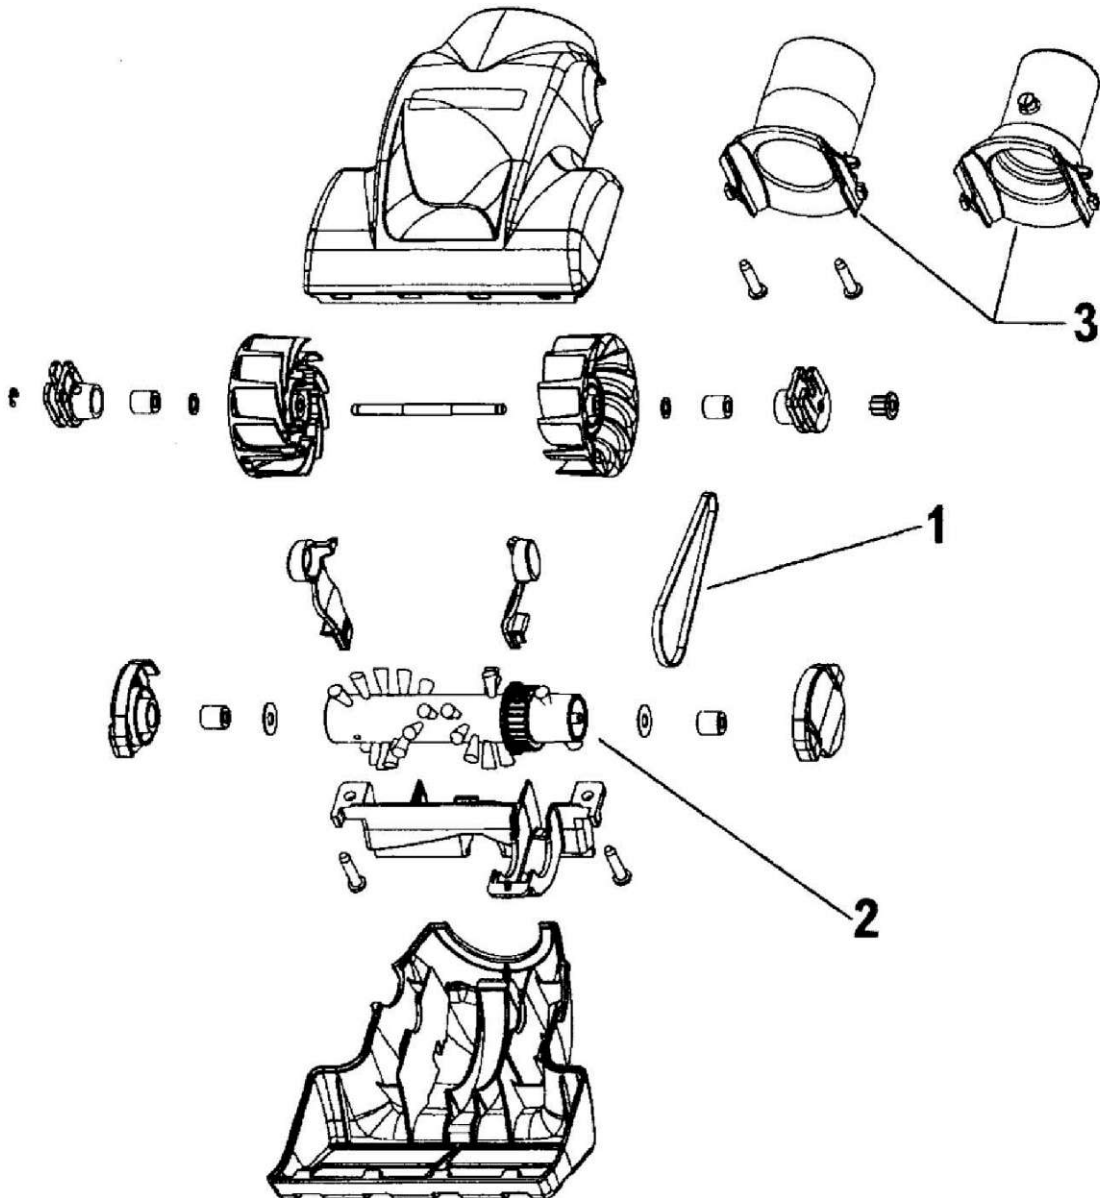

**PART LISTING**

MODEL NO.

ITEM	PART NUMBER	MODELS TO FIT	PART DESCRIPTION
25	H-37243013	ALL	DUCT COVER - NOZZLE
26	H-21447242	ALL	SCREW - SELF TAPPING
27	H-21447228	ALL	SCREW - SELF TAPPING
28	H-21447121	ALL	SCREW
29	H-21751010	ALL	SCREW
30	H-36128002	ALL	WASHER
31	H-38781053	ALL	AGITATOR PULLEY SEAL
32	H-91001077	U6439900, U6454900	HOOD / NOZZLE COVER - NAME PLATE
	H-51438034	U6485900, UH50000, UH50005B	HOOD / NOZZLE COVER - NAME PLATE
33	H-38537013	ALL	DRIVE PULLEY
34	H-43143046	ALL	ACTUATOR ARM ASSEMBLY
35	H-13759	ALL	LOCK RING
	H-36131101	ALL	CONTROL CABLE SUPPORT
	H-38313037	ALL	NOZZLE SPRING

MODEL NO.

U6439-900

U6454-900

U6485-900

UH50000

UH50005B

SELF PROPELLED  
**WINDTUNNEL™**

### PART LISTING

ITEM	PART NUMBER	MODELS TO FIT	PART DESCRIPTION
1	H-38528037	ALL	BELT
2	H-48414088	ALL	AGITATOR / BRUSH ROLL
3	H-38632013	ALL	CONNECTOR - TURBINE TOOL
	H-40200013	U6439900	TURBINE HAND TOOL
	H-49129032	U6454900	TURBINE HAND TOOL
	H-49129044	ALL	TURBINE HAND TOOL <del>ORDER#</del> 49129032