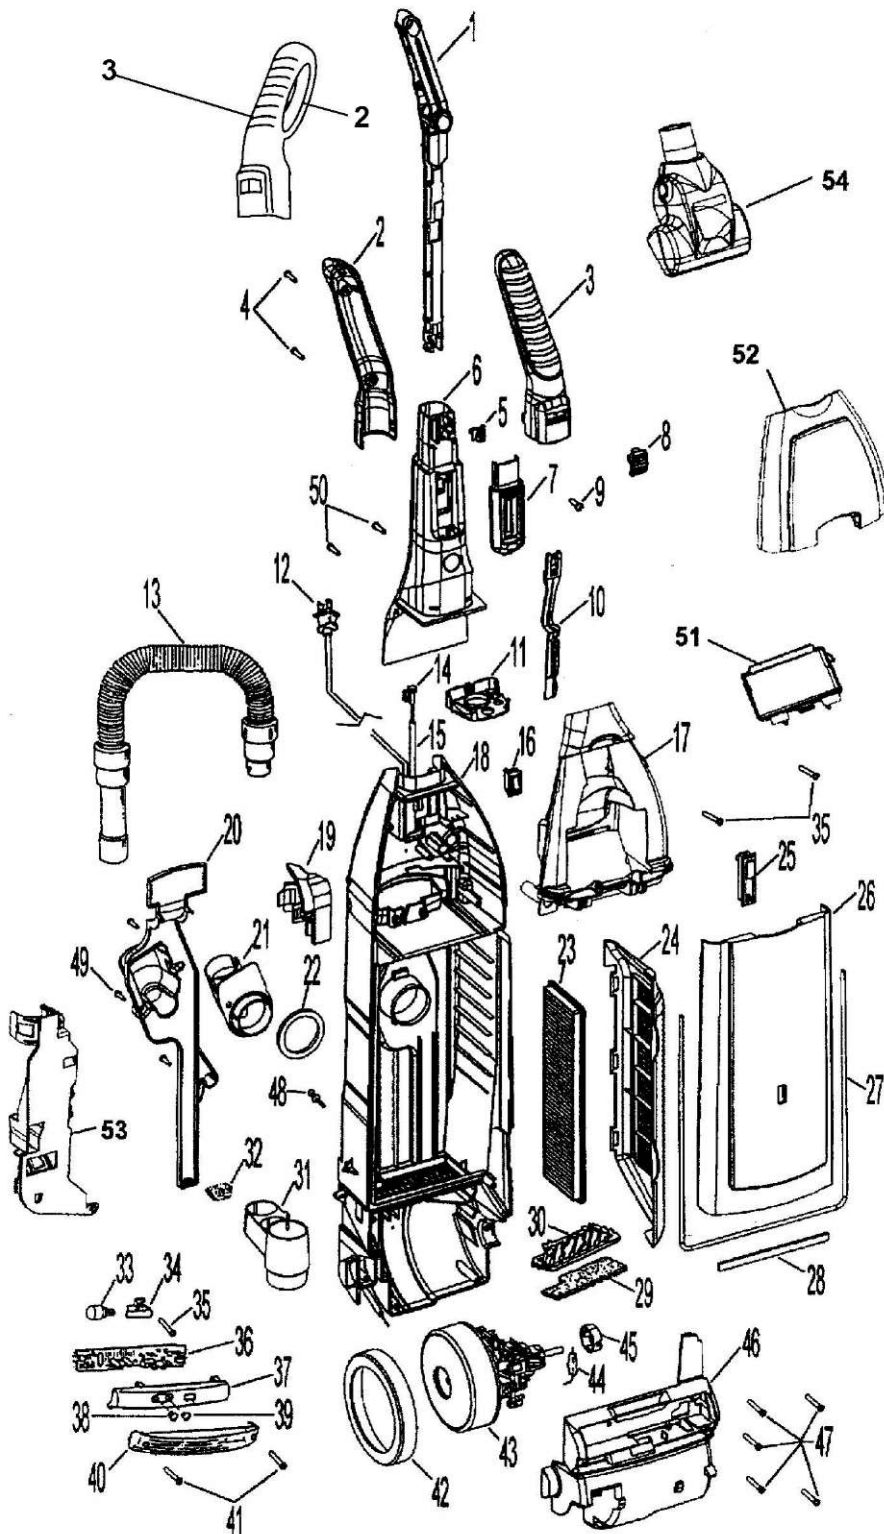

ASSEMBLY SCHEMATIC

MODEL NO.

U6439-900

U6454-900

U6485-900

UH50000

UH50005B