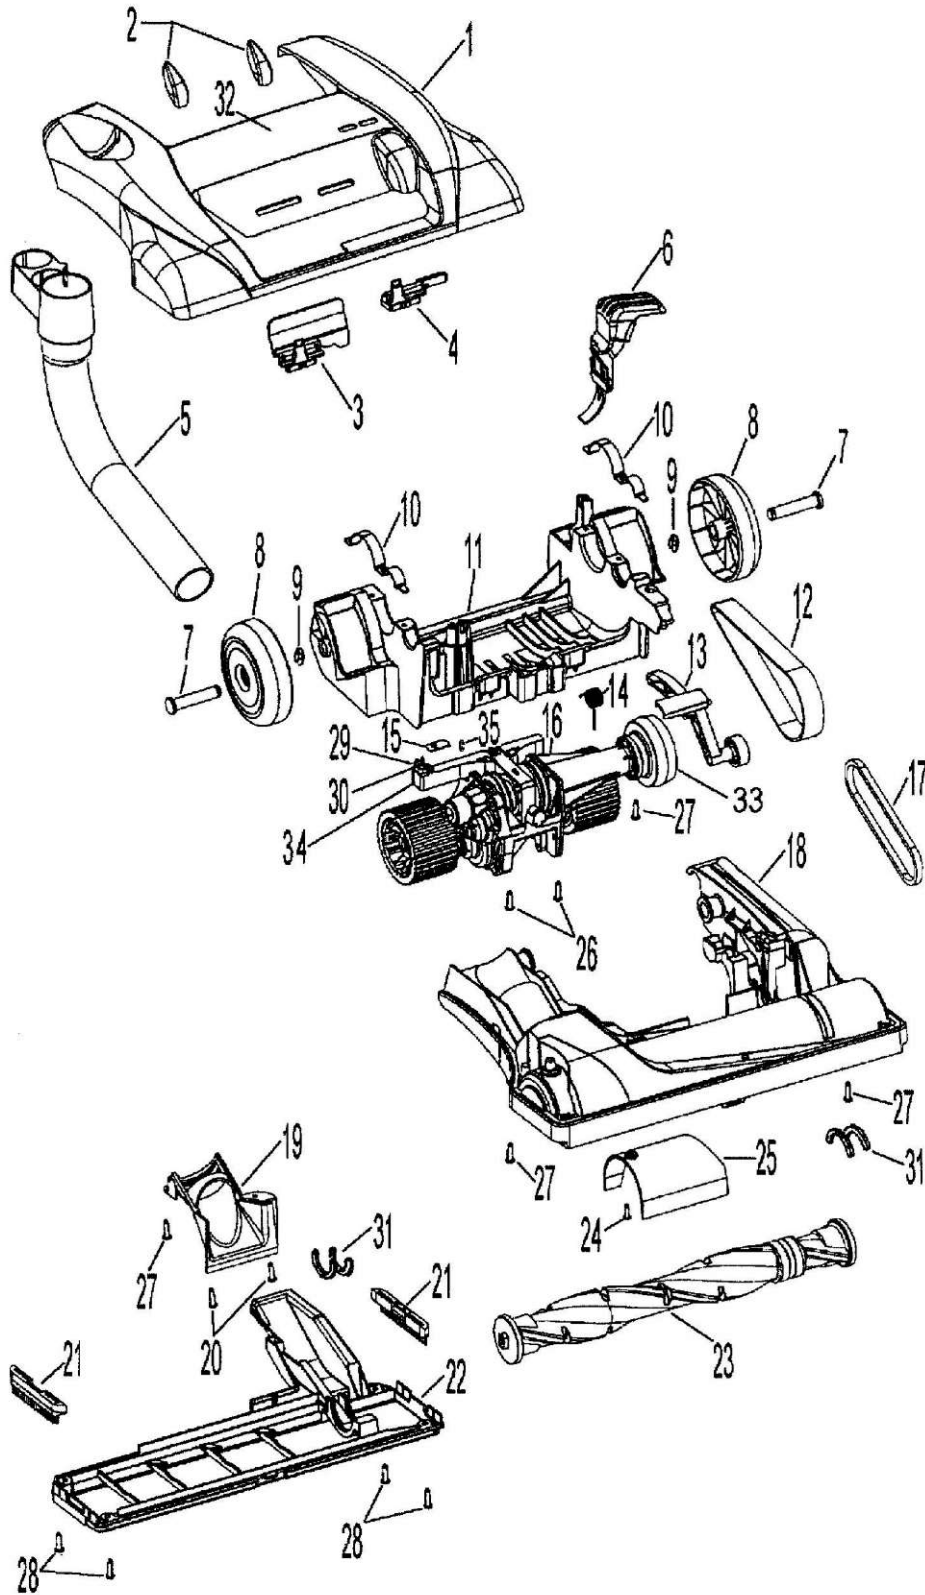

ASSEMBLY SCHEMATIC

- U6439-900
- U6454-900
- U6485-900
- UH50000
- UH50005B

SELF PROPELLED
WINDTUNNEL™

WindTunnel

SELF - PROPELLED

PART LISTING

ITEM	PART NUMBER	MODELS TO FIT	PART DESCRIPTION
1	H-37253380	U6439900	HOOD / NOZZLE COVER - GRAY
	H-92001249	U6454900	HOOD / NOZZLE COVER - ICE blue
	H-42252B77	U6485900	HOOD / NOZZLE COVER - TECHNO BLUE
	H-42252B79	UH50000, UH50005B	HOOD / NOZZLE COVER - ALUMINUM ALLOY
2	H-38421128	U6439900, U6454900	ADJUSTMENT KNOB - BLACK
	H-38421099	U6485900, UH50000, UH50005B	ADJUSTMENT KNOB - DARK CHARCOAL GRAY
3	H-38563026	ALL	HEIGHT ADJUSTMENT CAM
4	H-36143004	ALL	IDLER ARM
5	H-41426150	ALL	WAND / HOSE HOLDER
6	H-38434023	ALL	HANDLE RELEASE PEDAL - BLACK
7	H-32434007	ALL	REAR AXLE
8	H-38522077	U6439900, U6454900	REAR WHEEL
	H-43247033	ALL	REAR WHEEL ASSEMBLY - SOFT TREAD
9	H-160017--	ALL	LOCK RING
10	H-36131096	ALL	TRUNNION COVER
11	H-37241161	ALL	MAIN BODY / NOZZLE BASE - DARK CHARCOAL GRAY
12	H-38528035	ALL	FLAT BELT
13	H-43241003	ALL	IDLER ARM ASSEMBLY
	H-43241006	U6439900, U6454900	IDLER PULLEY AND BEARING ASSEMBLY
14	H-38356014	ALL	TORSION SPRING
15	H-34125004	ALL	RETAINER CONTROL CABLE
	H-21447242	ALL	SCREW - SELF TAPPING
16	H-43124016	ALL	POWER DRIVE ASSEMBLY
	H-43143046	ALL	ACTUATOR ARM ASSEMBLY
17	H-38528034	ALL	V - BELT
18	H-37243051	ALL	AGITATOR / BRUSH ROLL HOUSING - TRANSPARENT GRAY LIGHT
19	H-36172007	ALL	HOSE CLAMP
20	H-21479448	ALL	SCREW - SELF TAPPING
21	H-39511004	ALL	LITTLE PICKER / EDGE GROOMER - RED
	H-39511018	ALL	LITTLE PICKER / EDGE GROOMER - BLACK
22	H-42245030	ALL	BOTTOM PLATE / NOZZLE GUARD
23	H-91001201 (48414144)	ALL	AGITATOR / BRUSH ROLL
24	H-21479446	ALL	SCREW - SELF TAPPING

U6439-900

U6454-900

U6485-900

UH50000

UH50005B