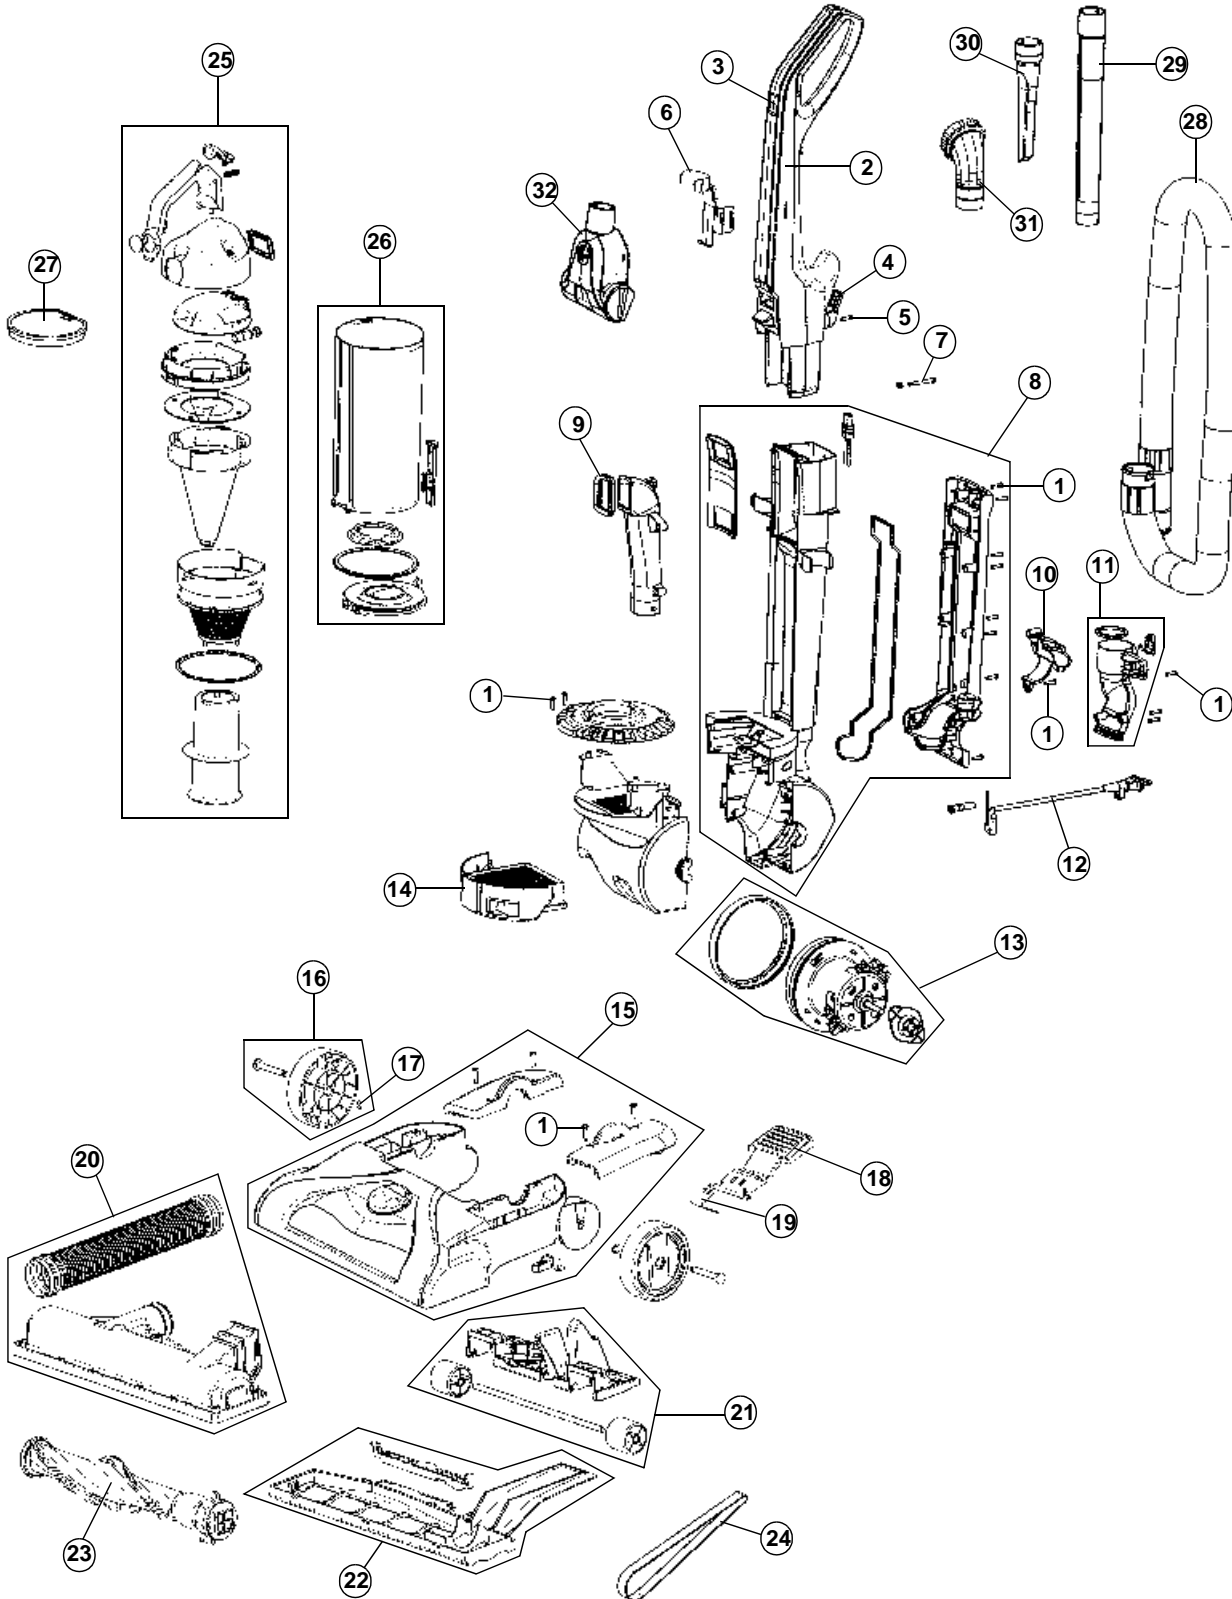

ASSEMBLY SCHEMATIC

MODEL No.

UH70100

UH70105

UH70106

UH70107

W I N D T U N N E L

DSERIES™

WINDTUNNEL
PURELY PET™

PART LISTING

ITEM	PART NUMBER	MODELS TO FIT	PART DESCRIPTION
1	660021002	ALL	BODY SCREW - #8 X 6MM
2	303846001	ALL	HANDLE ASSEMBLY - STRAIGHT / D STYLE SHADOW GRAY
	304029001	UH70100	HANDLE ASSEMBLY - STRAIGHT / NON -D STYLE
3	28218062	ALL	SWITCH
4	521067001	ALL	UPPER CORD HOOK
5	21447228	ALL	SCREW - CORD HOOK
6	521025001	ALL	TURBO TOOL CLIP
7	620893001	ALL	HANDLE SCREW
8	304027001	ALL	MAIN BACK PANEL ASSEMBLY
9	562269002	ALL	INLET TUBE SEAL
10	521068001	ALL	HOSE / CORD WRAP - LOWER
	521088001	UH70100	HOSE / CORD WRAP - LOWER
11	303832001	ALL	LOWER HOSE ADAPTOR ASSEMBLY
12	730738001	ALL	POWER CORD ASSEMBLY
13	230272001	ALL	MOTOR ASSEMBLY - WITH GASKET / GROMMET
14	303172002	ALL	EXHAUST HEPA FILTER ASSEMBLY
	902404001	UH70100	CARBON EXHAUST FILTER
15	304028001	UH70100	NOZZLE BASE ASSEMBLY - LASER BLUE
	304030001	UH70105	NOZZLE BASE ASSEMBLY - SLATE METALLIC
	WAITING	UH70106	NOZZLE BASE ASSEMBLY - SEASIDE METALLIC
	304030002	UH70107	NOZZLE BASE ASSEMBLY - WARM TITANIUM
16	WAITING	ALL	REAR WHEEL ASSEMBLY
17	691040002	ALL	E - CLIP
18	521048001	ALL	HANDLE RELEASE PEDAL
19	633197001	ALL	HANDLE RELEASE PEDAL SPRING
20	304024001	ALL	BRUSH ROLL HOUSING / LOWER HOSE ASMY
21	303214001	ALL	ROLLER LIFTER ASSEMBLY
22	304026001	ALL	NOZZLE GUARD ASSEMBLY
23	303202001	ALL	BRUSH ROLL ASSEMBLY
24	38528058	ALL	BELT - STRETCH
	AH20080	ALL	BELT - STRETCH 2 PACK
25	303833005	UH70100	DIRT CUP LID ASSEMBLY - LASER BLUE
	303833006	UH70105	DIRT CUP LID ASSEMBLY - SLATE METALLIC
	WAITING	UH70106	DIRT CUP LID ASSEMBLY - SEASIDE METALLIC
	WAITING	UH70107	DIRT CUP LID ASSEMBLY - WARM TITANIUM

UH70100
UH70105
UH70106
UH70107