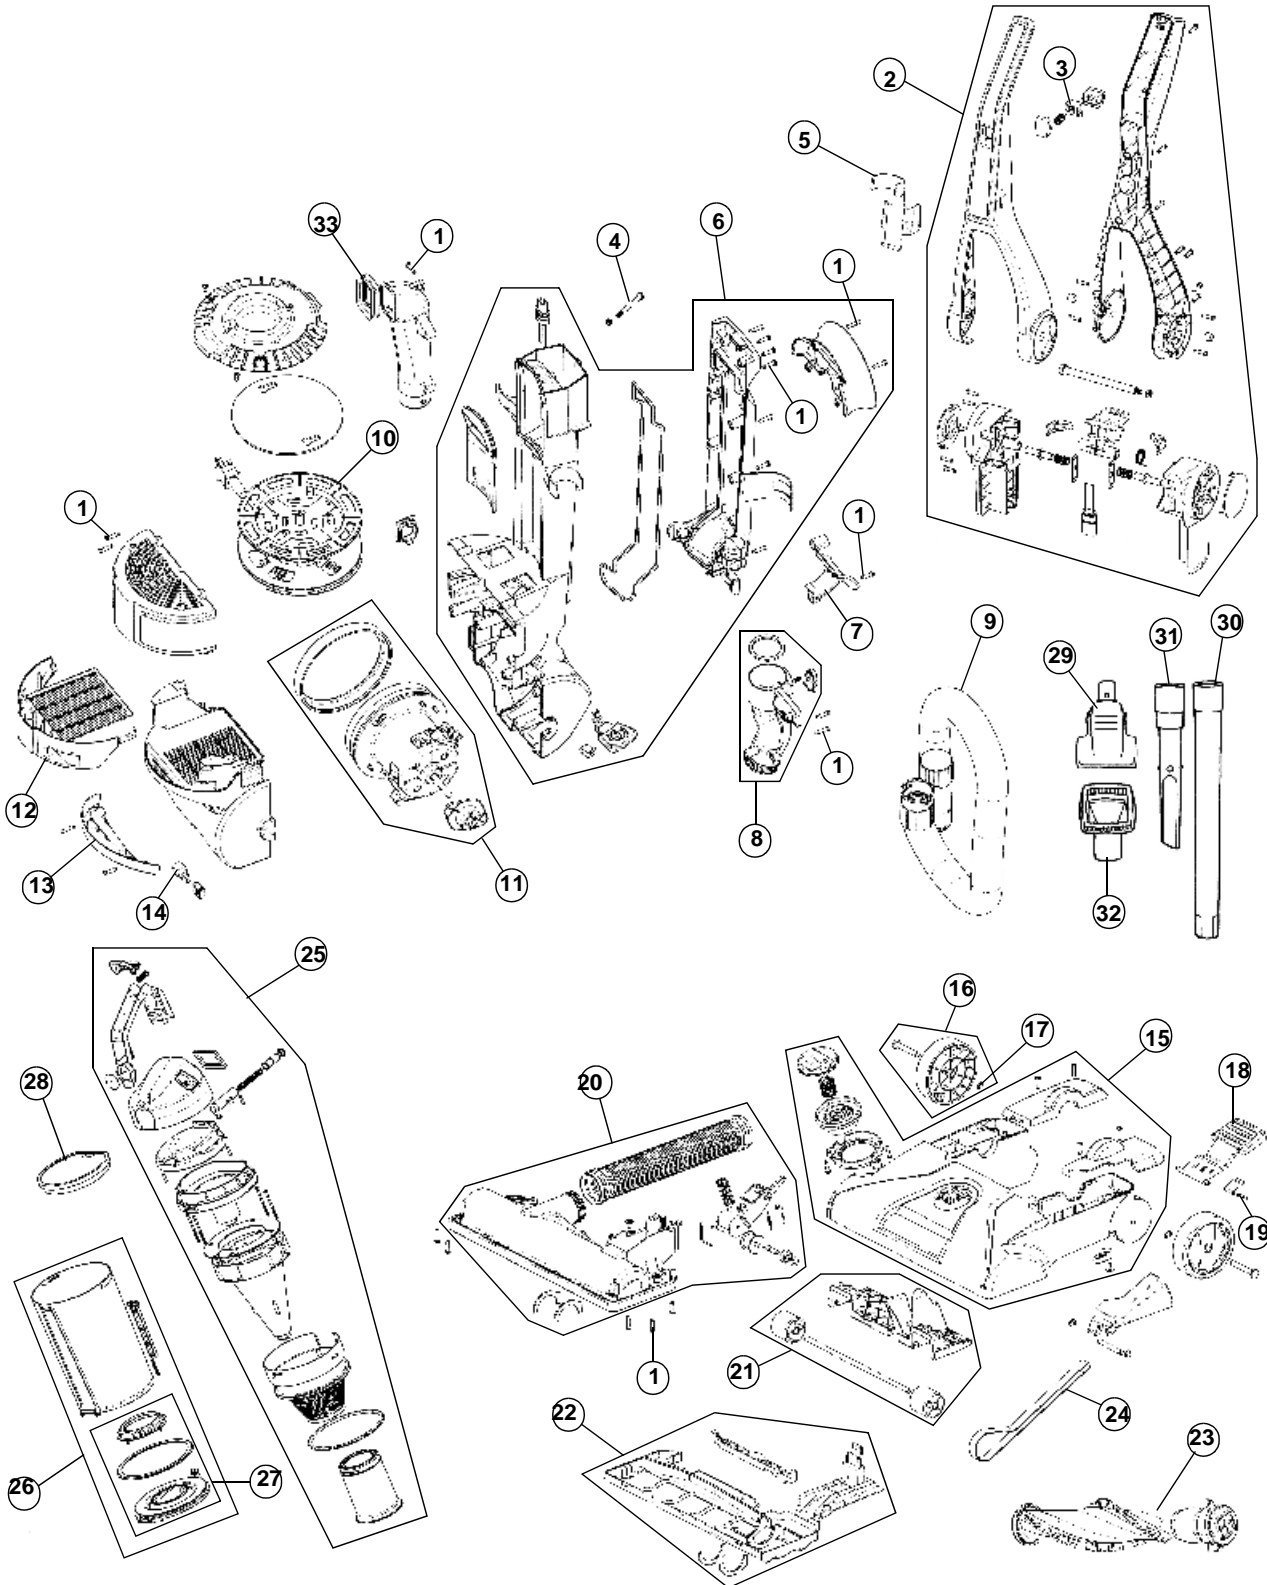

ASSEMBLY SCHEMATIC

UH70200
UH70205
UH70210

WINDTUNNEL
PURE CLEAN SERIES

WINDTUNNEL
PET REWIND™

WINDTUNNEL
REWIND PLUS™

PART LISTING

ITEM	PART NUMBER	MODELS TO FIT	PART DESCRIPTION
1	660021002	ALL	BODY SCREW - #8 X 6MM
2	303839001	UH70200	HANDLE ASSEMBLY - FOLDING / D STYLE SHADOWS GRAY
	303835002	UH70205	HANDLE ASSEMBLY - FOLDING / D STYLE SHADOWS METALLIC
	303835001	UH70210	HANDLE ASSEMBLY - FOLDING / D STYLE BILLOWY BLUE
3	28218062	ALL	SWITCH
4	620893001	ALL	HANDLE SCREW
5	521025002	ALL	TURBO TOOL CLIP
6	303831001	ALL	MAIN BACK PANEL ASSEMBLY
7	521088001	ALL	HOSE WRAP - LOWER
8	303832001	ALL	LOWER HOSE ADAPTOR ASSEMBLY
9	303239003	ALL	UPPER HOSE ASSEMBLY - 8'
10	303238002	ALL	CORD REWIND ASSEMBLY
11	230272001	ALL	MOTOR ASSEMBLY - WITH GASKET / GROMMET
12	303172001	ALL	EXHAUST HEPA FILTER ASSEMBLY
	902404001	UH70210	CARBON EXHAUST FILTER
13	521064002	ALL	HEAD LIGHT LENS
14	27313107	ALL	LIGHT BULB
15	303840001	UH70200	NOZZLE BASE ASSEMBLY - GARNET METALLIC
	303834002	UH70205	NOZZLE BASE ASSEMBLY - SHADOWS METALLIC
	303834001	UH70210	NOZZLE BASE ASSEMBLY - BILLOWY BLUE
16		ALL	REAR WHEEL ASSEMBLY
17	691040002	ALL	E - CLIP
18	521048001	ALL	HANDLE RELEASE PEDAL
19	633197001	ALL	HANDLE RELEASE PEDAL SPRING
20	303828001	ALL	BRUSH ROLL HOUSING / LOWER HOSE ASMY
21	303214001	ALL	ROLLER LIFTER ASSEMBLY
22	303829001	ALL	NOZZLE GUARD ASSEMBLY
23	303280001	ALL	BRUSH ROLL ASSEMBLY
24	562289001	ALL	BELT - CLOTH
	AH20065	ALL	BELT - CLOTH 2 PACK
25	303833002	UH70200	DIRT CUP LID ASSEMBLY - GARNET METALLIC
	303833004	UH70205	DIRT CUP LID ASSEMBLY - SHADOWS METALLIC
	303833001	UH70210	DIRT CUP LID ASSEMBLY - BILLOWY BLUE

UH70200
UH70205
UH70210